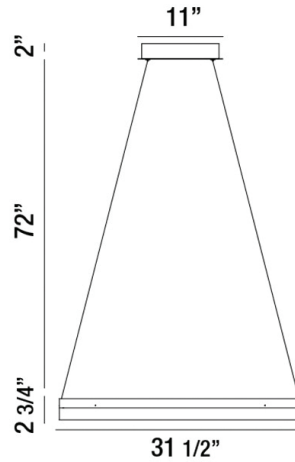

FIXTURE SPECIFICATIONS

INTENDED USE

The specification-grade decorative Architectural LED Ring Light delivers continuous clean lines and clear circle light to commercial, hospitality and residential interior lighting applications. Our modern, slim profiles and stylish hanging light designs offer excellent direct lighting, indirect lighting, exceptional performance and versatility in offices, classrooms, conference rooms, museums, retail outlets, hotels, restaurants, and more. The ring chandelier light is available in multiple lengths and several finishes.

DETAILS

Construction: Aluminum frame with frosted white acrylic shade

Weight: 12.1 lbs

Finish: Sand White

Voltage: 120V

Wattage: 43W

Lumens: 3200 lm

Color Temperature: 3000K

CRI: 80+

Dimming: TRIAC Dimming

Mounting: 72" Adjustable Aircraft Cable

Listings: cETLus Listed, Dry Location

Alcon 12244 Bandini 32 Inches Architectural LED Suspended Pendant

Ordering Information: Example: (12244)

Model	
12244	32"