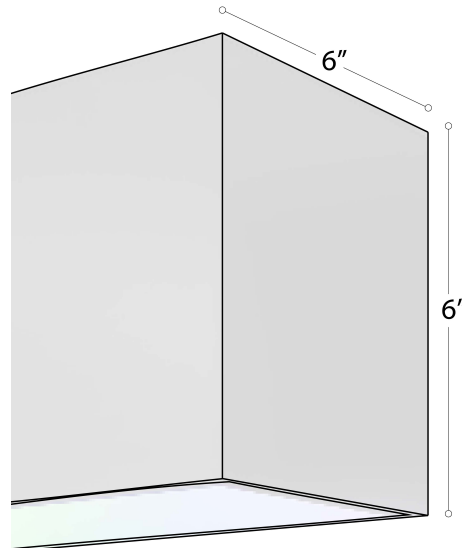

Alcon Lighting 12100-66 Architectural LED Linear Direct/Indirect Light Fixture