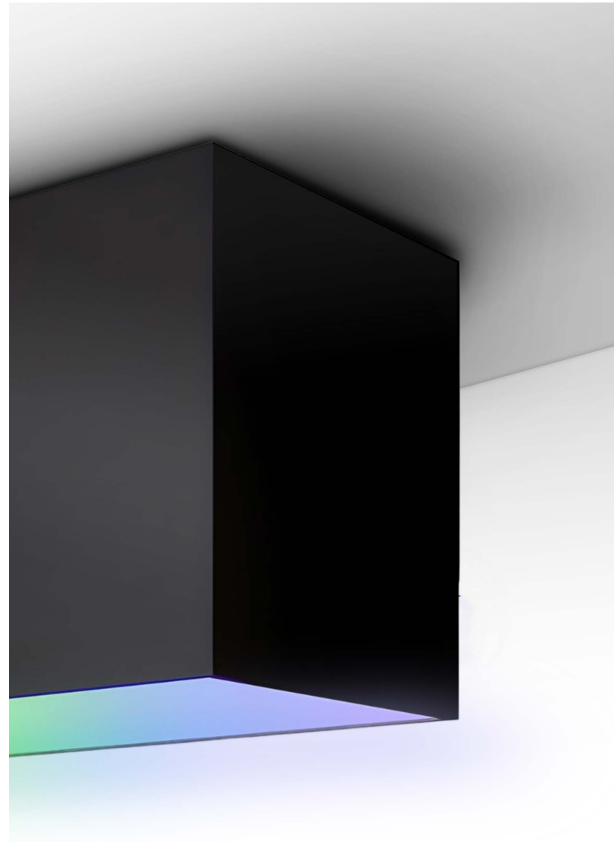

FIXTURE SPECIFICATIONS

INTENDED USE

Our linear architectural LED lights come with a variety of color temperature, dimming, CRI and voltage options. Ideal for commercial, hospitality and residential interior lighting, this 6-inch lens opening fixture offers optimal performance and versatility. This linear fixture comes in standard lengths of 2ft, 4ft and 8ft and can be joined together for seamless runs of any length. Available with varying options in lumen output.

PRODUCT FAMILY

- 12100-66-P** Pendant Mount
- 12100-66-W** Wall Mount
- 12100-66-S** Surface Mount
- 12100-66-R** Recessed Mount

AVAILABLE LENGTHS

- 2FT, 4FT & 8FT**
- Continuous Run** | Consult Factory
- Custom Length** | Consult Factory

FEATURES

- Construction:** Die-formed and welded 22-gauge cold rolled steel, painted finish with premium paint
- Continuous Run:** Full ability to tandem mount for continuous run application
- Indirect Mounting:** For most effective indirect lighting result, mount at no less than 18" from the ceiling
- Custom Design:** Offered with pre-fabricated and fully illuminated corners
- Lens:** Glare-free, frosted acrylic snap-in flat
- Voltage:** 50/60 Hz Constant current @ 120-277V
- Dimming for Static Color:** 0-10V down to 10%
- RGBW Control:** DMX or Casambi Smartphone App (iOS/Android)
- Life:** 50,000 Reported L70 Hours @ 55°C
- Operating Temperature:** 4°F (-20°C) ~ 122°F (50°C).
- Warranty:** 5 years (Static Colors) and 5 years (RGBW) Carefree for parts & components (Labor not included)
- Listings:** cETLus, Buy American Act (BAA)