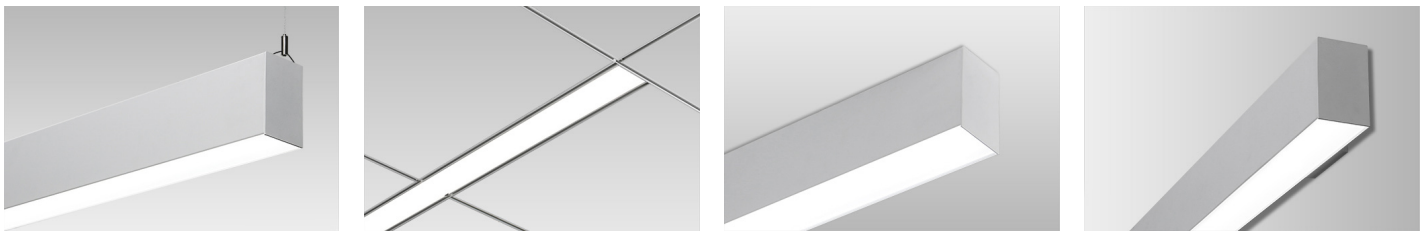

Alcon Lighting 12100-66 Architectural LED Linear Direct/Indirect Light Fixture