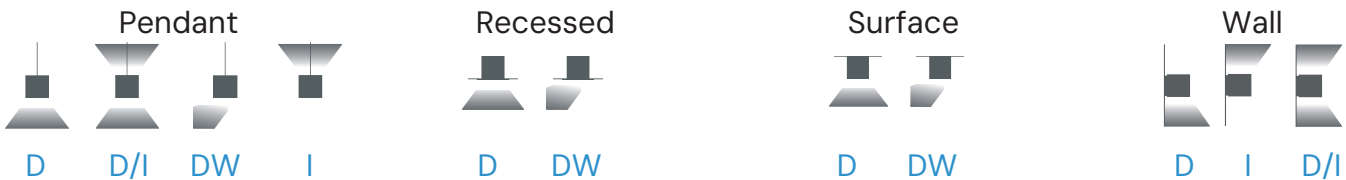

Alcon Lighting 12100-66 Architectural LED Linear Direct/Indirect Light Fixture