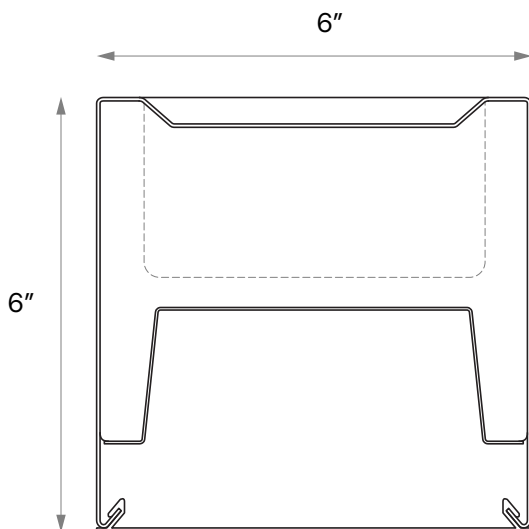

Alcon Lighting 12100-66 Architectural LED Linear Direct/Indirect Light Fixture