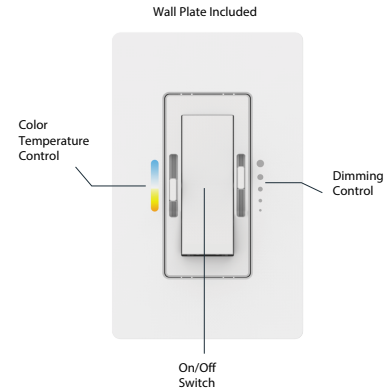

Compatible Dimmers

Static White

Triac	ELV	0-10V
TG-600P	DVELV-303P	NTSTV
LG-600P	SELV-300P	NFTV
TGCL-153P	MAELV-600	DVSTV
DV-600P	FAELV-500	
DVCL-153P		
S-603PG		
CT-103P		
S-600P		

6161	IPE04	IP710-DLZ
6633-P	VPE06-1LZ	
6683		
6631-2		
IPI06-1LZ		

Wireless Tunable White Control

TUNABLE WHITE

TW-2N1-WH Dual Wall Switch