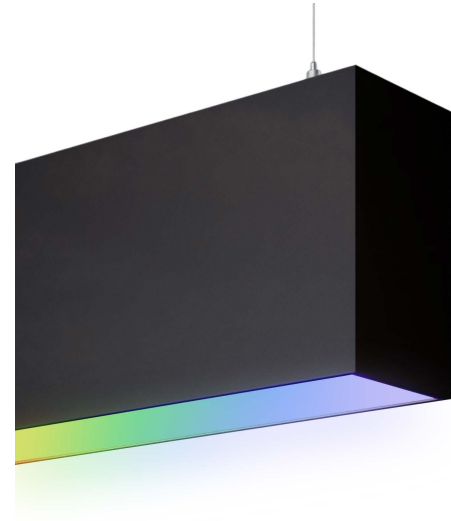

PRODUCT FAMILY

- 12100-20-P Pendant
- 12100-20-W Wall
- 12100-20-S Surface
- 12100-20-R Recessed

AVAILABLE LENGTHS

- 2FT, 3FT, 4FT, 6FT & 8FT
- Continuous Run | Consult Factory
- Custom Length | Consult Factory

FEATURES

- **Construction:** Die-formed and welded 22-gauge cold rolled steel, painted finish with premium paint
- **Continuous Run:** Full ability to tandem mount for continuous run application
- **Indirect Pendant Mounting:** For most effective indirect lighting result, mount at no less than 18" from the ceiling
- **Custom Design:** Offered with pre-fabricated and fully illuminated corners
- **Lens:** Glare-free, frosted acrylic snap-in flat or 1/2" snap-in drop lens for even distribution
- **Voltage:** 50/60 Hz Constant current 0-10V @ 120-277V, TRIAC & ELV @ 120V RGBW Tunable White @ 120-277V
- **Dimming for Static Color:** 0-10V, TRIAC (Forward-phase), ELV (Reverse-phase) **RGBW**
- **Smart Phone App:** Bluetooth App for iOS and Android (See Page 6)
- **Life:** +60,000 Hours Reported L70 Hours @ 55°C
- **Operating Temperature:** 4°F (-20°C) ~ 122°F (50°C).
- **Warranty:** 5 years (Static Colors) and 3 years (RGBW & Tunable White) Carefree for parts & components (Labor not included)
- **Listings:** cULus Listed, UL listed for damp location, DLC Listed, ADA compliant (Less than 4" off wall), Assembled in USA (ARRA) standard, Made in USA (BAA) optional

Alcon Lighting 12100-20 hitectural LED Linear Direct/Indirect Light