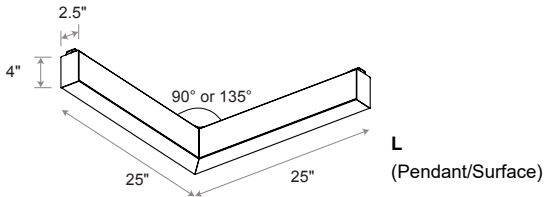

## Mounting

**RT - T-Bar Grid Mount**

**RS - Screw Slot Mount**

**RF - Flange Detail**

**RTL - Trimeless Detail**

**W - Wall**

**S - Surface**

**CW - Ceiling to Wall**

### Knockout Locations (4Ft Body)