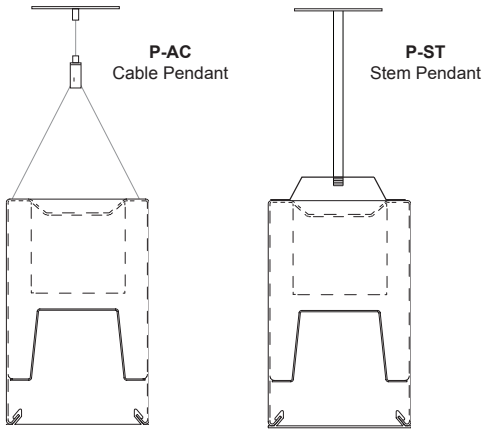

## Mounting

**RT - T-Bar Grid Mount**

**RS - Screw Slot Mount**

**RF - Flange Detail**

**RTL - Trimeless Detail**

**W - Wall**

**S - Surface**

**CW - Ceiling to Wall**