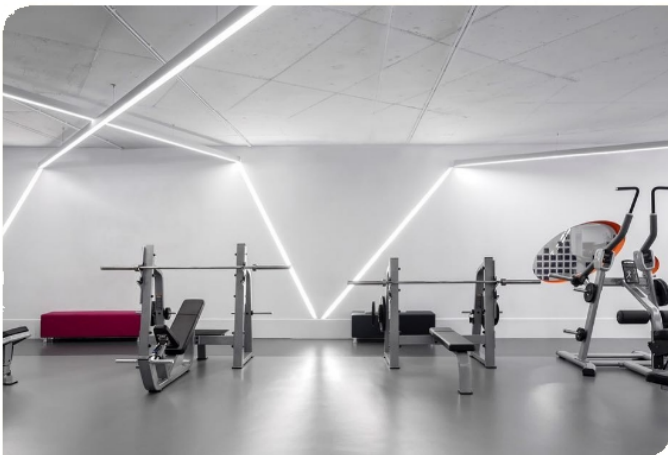

Available Finishes

Standard

	Matte White	RAL #9003

Set up fee and longer lead time will be applied on non-standard finishes.

Metropolitan

	Black	RAL #9011

	Silver	RAL #9022

	Asher Grey	RAL #7004

	Mason	RAL #7039

	Slate	RAL #7031

	Tech Grey	RAL #7016

	Chocolate Spice	RAL #8017

	Urban Native	RAL #8025

	Carmin	RAL #8028

	Reseda Green	RAL #6011

Vibrant

	Violet Dreams	RAL #4006

	Purple Red	RAL #3004

	Carmine Red	RAL #3002

	Rose	RAL #3017

	Pure Orange	RAL #2004

	Traffic Yellow	RAL #1023

	Daisy	RAL #1018

	Antique Spring	RAL #6019

	Island Skye	RAL #6027

	Sky Blue	RAL #5015