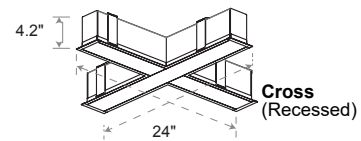

## Mounting

**RT - T-Bar Grid Mount**

**RS - Screw Slot Mount**

**RF - Flange Detail**

**RTL - Trimeless Detail**

**W - Wall**

**S - Surface**

**CW - Ceiling to Wall**

### Knockout Locations (4Ft Body)