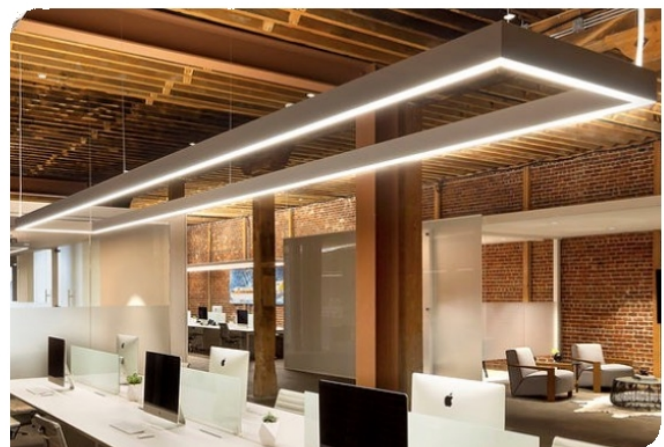

Available Finishes

Standard

	Matte White	RAL #9003

Set up fee and longer lead time will be applied on non-standard finishes.

Metropolitan

	Black	RAL #9011

	Silver	RAL #9022

	Asher Grey	RAL #7004

	Mason	RAL #7039

	Slate	RAL #7031

	Tech Grey	RAL #7016

	Chocolate Spice	RAL #8017

	Urban Native	RAL #8025

	Carmin	RAL #8028

	Reseda Green	RAL #6011

Vibrant

	Violet Dreams	RAL #4006

	Purple Red	RAL #3004

	Carmine Red	RAL #3002

	Rose	RAL #3017

	Pure Orange	RAL #2004

	Traffic Yellow	RAL #1023

	Daisy	RAL #1018

	Antique Spring	RAL #6019

	Island Skye	RAL #6027

	Sky Blue	RAL #5015