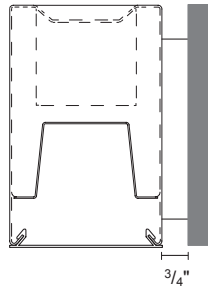

## Mounting

**RT - T-Bar Grid Mount**

**RS - Screw Slot Mount**

**RF - Flange Detail**

**RTL - Trimeless Detail**

**W - Wall**

**S - Surface**

**CW - Ceiling to Wall**

### Knockout Locations (4Ft Body)

### Desktop

L - 4 3/8" x W - 3 1/4" x D - 2 1/2"