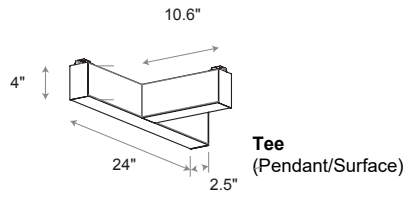

## Mounting

**RT - T-Bar Grid Mount**

**RS - Screw Slot Mount**

**RF - Flange Detail**

**RTL - Trimeless Detail**

**W - Wall**

**S - Surface**

**CW - Ceiling to Wall**

### Knockout Locations (4Ft Body)