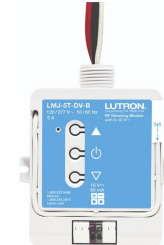

RMJS8TEM
Individual
Fixture Control