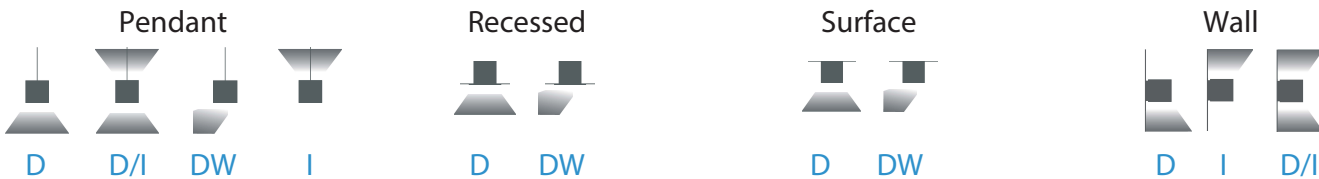

FIXTURE SPECIFICATIONS

INTENDED USE

Our linear architectural LED lights come with a variety of color temperature, dimming, CRI and voltage options. Ideal for commercial, hospitality and residential interior lighting, this 2-inch lens opening fixture offers an RGBW and Bluetooth Light Mesh smart phone app for optimal performance and versatility. This linear fixture comes in standard lengths of 2ft, 3ft, 4ft, 6ft and 8ft and can be joined together for seamless runs of any length. Available with varying options in lumen output.

PRODUCT FAMILY

- 12100-20-P Pendant
- 12100-20-W Wall
- 12100-20-S Surface
- 12100-20-R Recessed

AVAILABLE LENGTHS

- 2FT, 3FT, 4FT, 6FT & 8FT
- Continuous Run | Consult Factory
- Custom Length | Consult Factory

FEATURES