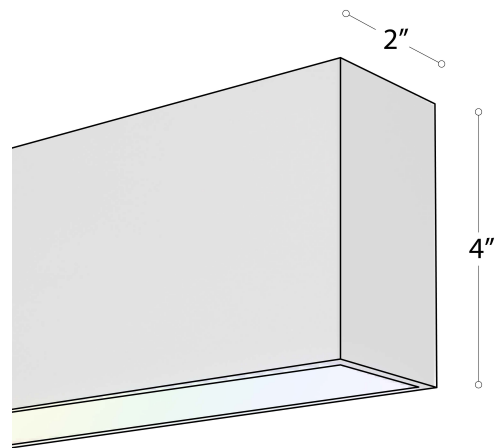

PRODUCT FAMILY

- 12100-20-P Pendant
- 12100-20-W Wall
- 12100-20-S Surface
- 12100-20-R Recessed

AVAILABLE LENGTHS

- 2FT, 3FT, 4FT, 6FT & 8FT
- Continuous Run | Consult Factory
- Custom Length | Consult Factory

FEATURES

- **Construction:** Die-formed and welded 22-gauge cold rolled steel, painted finish with premium paint
- **Continuous Run:** Full ability to tandem mount for continuous run application
- **Indirect Pendant Mounting:** For most effective indirect lighting result, mount at no less than 18" from the ceiling
- **Custom Design:** Offered with pre-fabricated and fully illuminated corners
- **Lens:** Glare-free, frosted acrylic snap-in flat or 1/2" snap-in drop lens for even distribution
- **Voltage:** 50/60 Hz Constant current 0-10V @ 120-277V, TRIAC & ELV @ 120V RGBW Tunable White @ 120-277V
- **Dimming for Static Color:** 0-10V, TRIAC (Forward-phase), ELV (Reverse-phase) **RGBW**
- **Smart Phone App:** Bluetooth App for iOS and Android (See Page 6)
- **Life:** +60,000 Hours Reported L70 Hours @ 55°C
- **Operating Temperature:** 4°F (-20°C) ~ 122°F (50°C).
- **Warranty:** 5 years (Static Colors) and 3 years (RGBW & Tunable White) Carefree for parts & components (Labor not included)
- **Listings:** cULus Listed, UL listed for damp location, DLC Listed, ADA compliant (Less than 4" off wall), Assembled in USA (ARRA) standard, Made in USA (BAA) optional

Alcon Lighting 12100-20 hitectural LED Linear Direct/Indirect Light