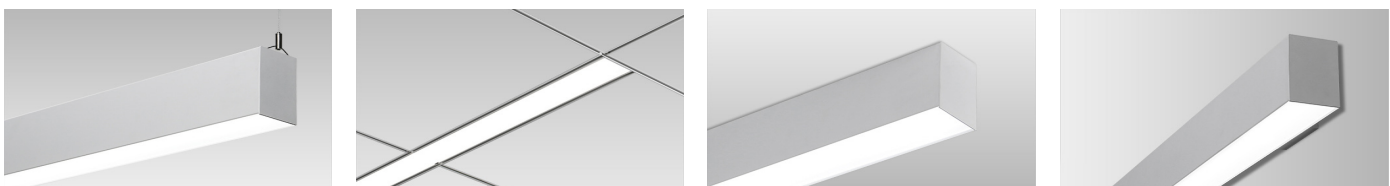

FIXTURE SPECIFICATIONS

INTENDED USE

Our linear architectural LED lights come with a variety of color temperature, dimming, CRI and voltage options. Ideal for commercial, hospitality and residential interior lighting, this 2-inch lens opening fixture offers an RGBW and Bluetooth Light Mesh smart phone app for optimal performance and versatility. This linear fixture comes in standard lengths of 2ft, 3ft, 4ft, 6ft and 8ft and can be joined together for seamless runs of any length. Available with varying options in lumen output.

PRODUCT FAMILY

- 12100-20-P Pendant
- 12100-20-W Wall
- 12100-20-S Surface
- 12100-20-R Recessed

AVAILABLE LENGTHS

- 2FT, 3FT, 4FT, 6FT & 8FT
- Continuous Run | Consult Factory
- Custom Length | Consult Factory

FEATURES