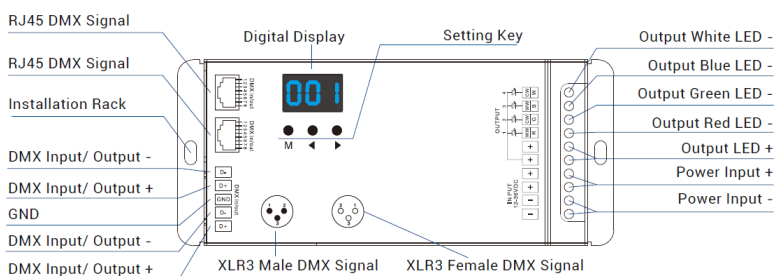

RGBW-DMX | 4-Channel DMX512 Decoder

Dimensions	L 6.5" x W 2.7" x D 1.5"
Output Current	8A / 4 channels
Input Voltage	12-36V DC
Output Power	768W (24V)
Frequency	PWM output