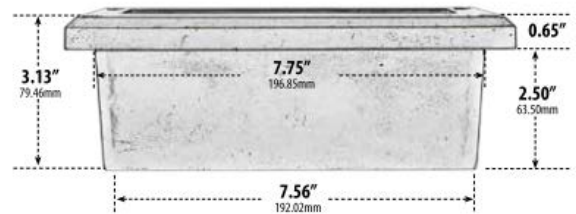

Project Name: _____ Type: _____ Quantity: _____

INTENDED USE

With available lumens output between 100 and 2,499 lumens, the LED steplight yields ambient lighting to the stairwell, deck and wall. This fiberglass product, which is rated for wet locations, is made with frosted, tempered, heat-resistant glass. Our fixture increases visibility in interior and exterior residential and commercial space. This steplight is perfect for lighting landscapes and adding security for exteriors.

FEATURES

- Voltage: 84-264V
- Construction: Fiberglass
- Lens: Tempered Frosted Glass
- Warranty: 3 Years Carefree for Parts & Components (Labor Not Included)
- Listing: ETL Approved for Wet Location

ORDERING INFORMATION Example: (9607-45L-BK)