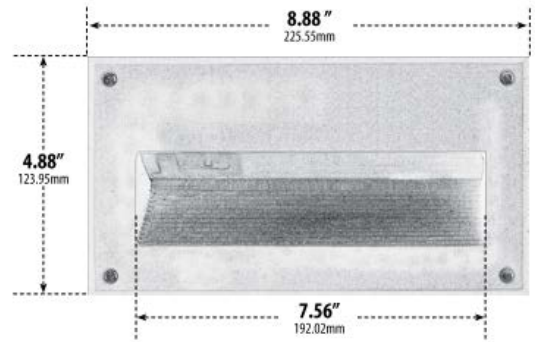

Project Name: _____ Type: _____ Quantity: _____

INTENDED USE

With available lumens output between 100 and 2,499 lumens, the LED steplight yields ambient lighting to the stairwell, deck and wall. This fiberglass product, which is rated for wet locations, is made with frosted, tempered, heat-resistant glass. Our fixture increases visibility in interior and exterior residential and commercial space. This steplight is perfect for lighting landscapes and adding security for exteriors.

FEATURES

- Voltage: 84-264V
- Construction: Fiberglass
- Lens: Tempered Frosted Glass
- Warranty: 3 Years Carefree for Parts & Components (Labor Not Included)
- Listing: ETL Approved for Wet Location

ORDERING INFORMATION Example: (9607-45L-BK)