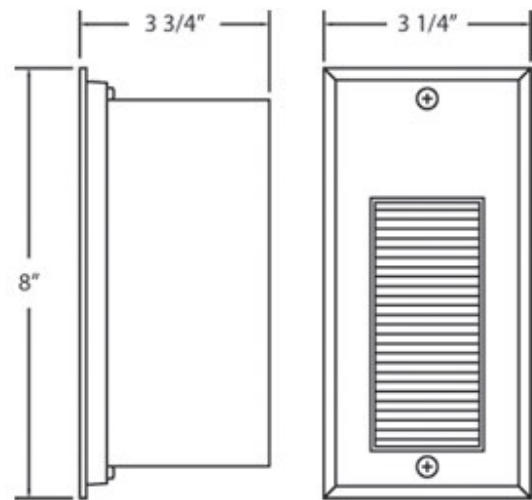

Project Name: _____ Type: _____ Quantity: _____

FIXTURE SPECIFICATIONS

INTENDED USE

Offer practical yet ambient illumination decks, walls and stairwells with this ribbed, angled baffle steplight. The outdoor lighting product radiates with an inviting glow for increased visibility in exterior residential or commercial in-grade recessed application, adding value and security to a variety of landscapes, exteriors and staircases.

FEATURES

- Construction:** Cast Aluminum
- Lens:** Frosted
- Voltage:** 120V 50/60Hz
- Wattage:** 0.4 Watts
- Color Temperature:** 3000K
- Lumens:** 420 Lum
- CRI:** 80+
- Listings:** cETLus, IP54, Suitable for Wet Location, CA Title-24
- Warranty:** 1 Years Carefree for Parts & Components (Labor Not Included)