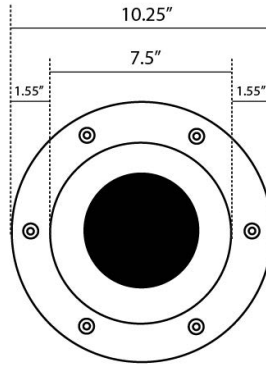

Project Name: _____ Type: _____ Quantity: _____

INTENDED USE

Landscape LED well lighting with an open face cover affords strong light output. The tempered glass lens protects the light from the environment. Constructed for below-grade commercial applications in 120-277 volts, for soil and concrete, in stainless steel. Also available with RGBW color-tuning technology.

DETAILS

D 10.25" x W 10.25" x H 12.5"

Construction: Stainless Steel w/ PVC Sleeve

Installation: Rated for In-Ground Soil and Concrete Applications

Lens: Clear, Heat Resistant, Tempered Glass

ADDITIONAL FEATURES

RGBW Controller: Bluetooth via Smart Life - Smart Living mobile app (available for iOS and Android devices)

CRI: 80+

Life: 35,000 Hours

Listing: ETL Approved for Wet Location

Lamp Type: PAR38 LED Included

ORDERING INFORMATION Example: (9094-RGBW)

Model	Lamp Type	Color Temp
9094	RGBW RGBW | 15W | 1300 lms | 120° Beam Spread | 120V	(Blank) RGB + W (27-64K)
	TF Turtle Friendly | 15W | 450 lms | 40° Beam Spread | 120V	(Blank) 630nm Turtle Friendly
	W25 White | 12.5W | 1200 lms | 25° Beam Spread | 120-277V	27K 2700K
	W40 White | 12.5W | 1200 lms | 40° Beam Spread | 120-277V	30K 3000K
		40K 4000K
		50K 5000K