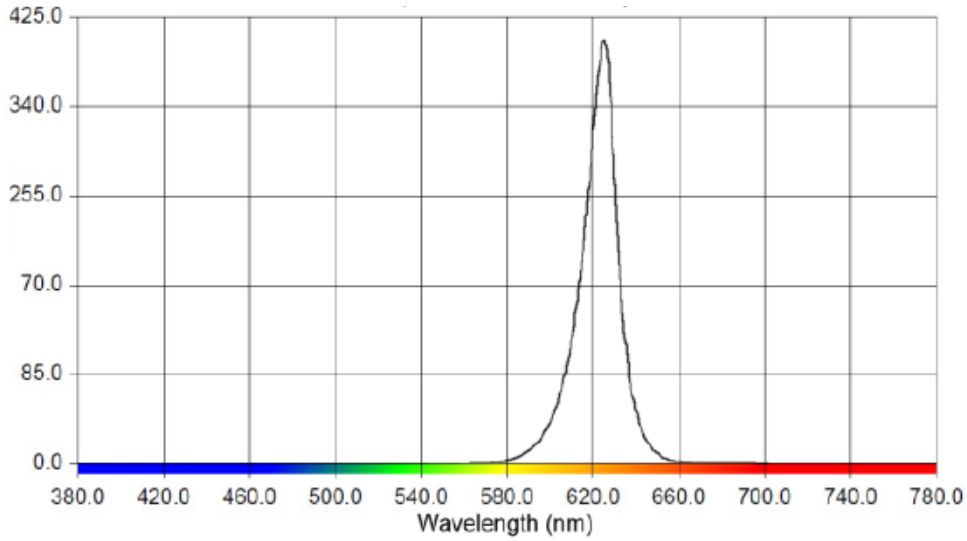

Turtle Friendly Wavelength Chart

Color Temperature Guide

COLOR TEMPERATURE GUIDE

2700K	3000K	3500K	4000K	5000K
WARM WHITE	SOFT WHITE GLOW	NEUTRAL GLOW	COOL WHITE GLOW	DAYLIGHT GLOW
friendly personal intimate	soft warm pleasing	sociable inviting non-threatening	neat clean efficient	bright cool alert
HOMES LIBRARIES RESTAURANTS	HOMES HOTEL ROOMS LOBBIES RETAIL STORES	EXECUTIVE OFFICES RECEPTION AREAS SUPERMARKETS	OFFICES CLASSROOMS MASS MERCHANTISERS SHOWROOMS	GRAPHICS INDUSTRY HOSPITALS GALLERIES BEAUTY SALONS
✓	✓	✗	✓	✓