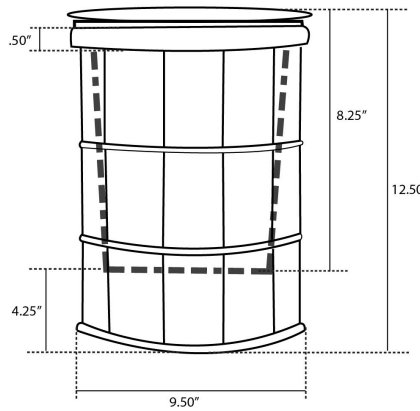

Project Name: _____ Type: _____ Quantity: _____

INTENDED USE

Landscape LED well lighting with an open face cover affords strong light output. The tempered glass lens protects the light from the environment. Constructed for below-grade commercial applications in 120-277 volts, for soil and concrete, in stainless steel. Also available with RGBW color-tuning technology.

DETAILS

D 10.25" x W 10.25" x H 12.5"

Construction: Stainless Steel w/ PVC Sleeve

Installation: Rated for In-Ground Soil and Concrete Applications

Lens: Clear, Heat Resistant, Tempered Glass

ADDITIONAL FEATURES

RGBW Controller: Bluetooth via Smart Life - Smart Living mobile app (available for iOS and Android devices)

CRI: 80+

Life: 35,000 Hours

Listing: ETL Approved for Wet Location

Lamp Type: PAR38 LED Included

ORDERING INFORMATION Example: (9094-RGBW)

Model	Lamp Type	Color Temp
9094	RGBW RGBW | 15W | 1300 lms | 120° Beam Spread | 120V	(Blank) RGB + W (27-64K)
	TF Turtle Friendly | 15W | 450 lms | 40° Beam Spread | 120V	(Blank) 630nm Turtle Friendly
	W25 White | 12.5W | 1200 lms | 25° Beam Spread | 120-277V	27K 2700K
	W40 White | 12.5W | 1200 lms | 40° Beam Spread | 120-277V	30K 3000K
		40K 4000K
		50K 5000K