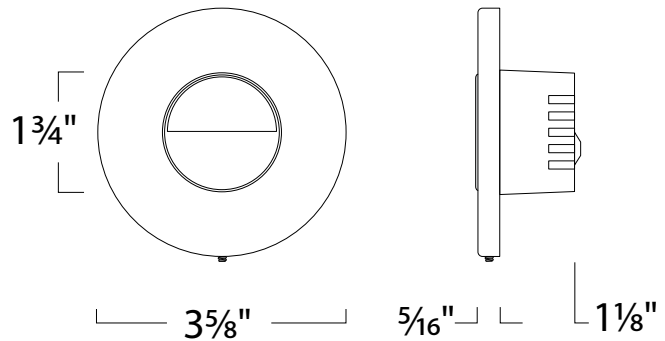

DETAILS

Construction: Seamless and screwless die cast aluminum faceplate

Voltage: 120V

Wattage: 3.5W

Lumens: 240+ lms

CRI: 80

Color Temp: 3000K

Life: L70, 50,000 hours

Lamp Equivalent: 10W Incandescent

Mounting: Standard depth (1-1/2") single-gang junction box

Driver: Not required

Warranty: 3 years carefree for parts & components (labor not included)

Alcon 9056 Ara LED Architectural Round Louvre Recessed Pathway/Step Light