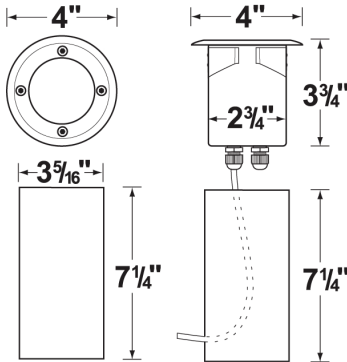

Project Name: _____ Type: _____ Quantity: _____

INTENDED USE

The Piazza 9039 is the perfect solution for outdoor well lighting. Featuring an aluminum body and a stainless steel faceplate, it combines functionality, sleek design, and reliable quality. Carefully selected materials and finishes ensure long-lasting durability in any environment.

FEATURES

H 7.25" x Dia 4"

Construction: Aluminum fixture with a 316-grade stainless steel faceplate and a clear, tempered, heat-resistant glass lens. Designed for flush installation with the floor. Includes a PVC sleeve

Wiring: Pre-Wired with a 3' Burial Cable

Mounting: In-Ground Direct Burial or Concrete Encasement

Beam Spread: 38° Standard. Additional beam options available—please contact sales agent for details

Voltage: 12V

Wattage: 5W

Color Temperature: 27/30/40/50K

Lumens: 500 lm

CRI: 80+

Life: 50,000 Hrs

Warranty: 5 years Carefree for parts & components (Labor not included)

Listings: cETLus Listed, Wet Location

ORDERING INFORMATION Example:

Model	Color Temp	
9039	27K	2700K
	30K	3000K
	40K	4000K
	50K	5000K

Alcon Lighting 9039 Low-Voltage 4-Inch In-Ground LED Well Light