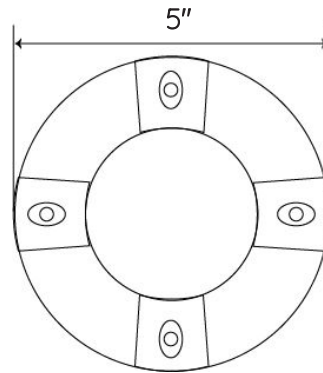

Project Name:

Type:

Quantity:

FIXTURE SPECIFICATIONS

INTENDED USE

The Alcon Lighting Mia 9032 Aluminum Outdoor LED 6W Remote Controlled RGB Color Changing Well Light is the ideal solution for residential or commercial lighting applications where RGB LED outdoor well lights are desired.

DETAILS

Installation: Rated for in-ground soil and concrete applications

Voltage: 100-240V

Lumen: 300 Lumens

Wattage: 6 Watts

Finish: Bronze

Beam Spread: 120°

RGB Controller: RGB Controller must be ordered in order to operate fixture.

Listing: IP65

Alcon 9032 6-Inch In-Ground RGB LED Well Light

Ordering Information: Example: (9032)

Model	Option
9032	RGB-R Remote for LED RGB Color Changing Well Light