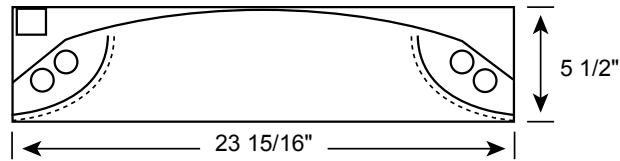

AVAILABLE SIZES

- 2x2** | W 23.93" x L 23.75" x D 5.5"
- 2x4** | W 23.93" x L 47.75" x D 5.5"
- 1x4** | W 11.93" x L 47.75" x D 5.5"
- 1x2** | W 11.93" x L 23.75" x D 5.5"

FEATURES

- Construction:** Die-formed, cold-rolled, heavy gauge steel housing
- Finish:** White powder coated
- Reflectors:** Textured Matte White
- Voltage:** 120-277V (50/60 Hz) Constant Current
- Mounting:** T-Bar
- Listings:** Suitable for Damp Locations
- Warranty:** 1 Years Carefree for Parts & Components (Labor Not Included)

ORDERING INFORMATION Example: (7018-22-4-T8-G-EM)

Model	Size	# of Lamps	Lamp Type	Trim Type	Ballast	Options
7018	22 2x2	2 2 Lamp	^{2x2 Options} T8 F17T8 (24")	G Grid F Flange ²	Blank T8 Electronic Ballast, Instant Start, <10% THD or T5 Electronic Ballast, Programmed Start, <10% THD LBF T8 Electronic Ballast, Instant Start, Low Watt, <10% THD HBF T8 Electronic Ballast, Instant Start, High Light Output, <10% THD PS T8 Electronic Ballast, Programmed T8 Start, <10% THD LPS Electronic Ballast, Programmed Start, Low Watt, <10% THD HPS Electronic Ballast, Programmed Start, High Light Output, <10% THD	DM Dimming Ballast EM Emergency Ballast ARRA Assembled in USA for Buy American Act
		4 4 Lamp	T5HO F24T5HO (22")			
	24 2x4	2 2 Lamp	^{2x4 Options} 28T5 F28T5 (46")			
		4 4 Lamp	25T8 F25T8 (48")			
			28T8 F28T8 (48")			
			32T8 F32T8 (48")			
			54T5HO F54T5HO (46") CF40 CF40 TT5 (22.5") ¹			
	14 1x4	1 1 Lamp	^{2x4 Options} 28T5 F28T5 (46")			
		2 2 Lamp	25T8 F25T8 (48")			
			28T8 F28T8 (48")			
			32T8 F32T8 (48") 54T5HO F54T5HO (46")			
	12 1x2	1 1 Lamp	^{1x2 Options} 14T5 F14T5 (22")			
2 2 Lamp		17 F17T8 (24")				
		24T5HO F24T5HO (22")				
		CF40 TT5, (22.5") ¹				
		14T5 F14T5 (22") 17 F17T8 (24") 24T5HO F24T5HO (22")				

¹ Twin tube compact, 2G11 base: 40 watt
² Flange kits are supplied in separate boxes, field installed.

FIXTURE DIMENSIONS

1x2
1x4

2x2
2x4

WIRING DIAGRAM FOR LED READY

Applied AC voltage depends on LED tube specifications