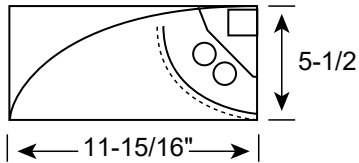

FIXTURE DIMENSIONS

1x2
1x4