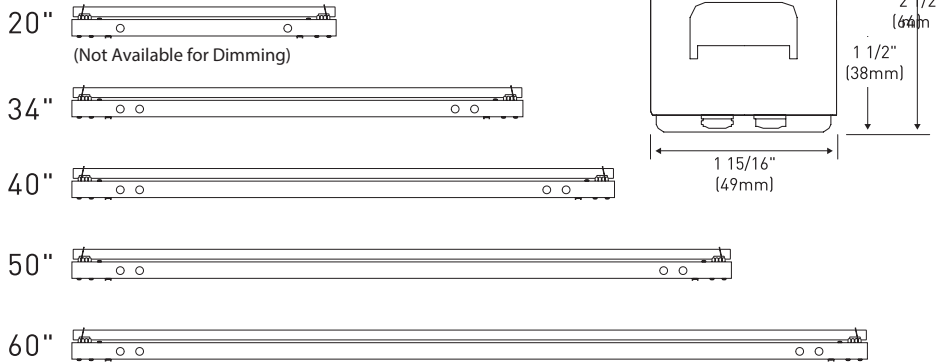

SHOP NOW >

FIXTURE SPECIFICATIONS

INTENDED USE

The **Aeon Architectural Linear Fluorescent Fixture** features smooth and continuous illumination and continuous run capability. The Aeon is an ideal fixture for commercial and industrial applications where clean and efficient lighting is desired.

PRODUCT FAMILY

10100 | Pendant Mount

AVAILABLE DIMENSIONS

- **20"** | L 19.2" x W 1.9" x H 2.5"
- **34"** | L 33.6" x W 1.9" x H 2.5"
- **40"** | L 39.5" x W 1.9" x H 2.5"
- **50"** | L 49.3" x W 1.9" x H 2.5"
- **60"** | L 59.2" x W 1.9" x H 2.5"

FEATURES

- **Construction:** Extruded Aluminum Fixture Including Snap-Fit Cover, Spring Clip Lamp Sockets, and Lamp Retaining Wires
- **Ballasts:** Class P Rating, Thermal Protection
- **Finish:** Anodized Aluminum
- **Electrical:** Pre-Wired with Factory Installed Quick-Connectors for Power Feed and Low Voltage Connection
- **Voltage:** 120V or 277V
- **Lumen Efficiency:** 94%
- **CRI:** 88
- **Life:** 20,000 Hours
- **Listings:** UL Listed for Indoor Use

ORDERING INFORMATION Example: (6024-120V-2-FRT500-28K)

Model	Voltage	Size, Wattage, & Lumens	Color Temp
6024	120V 120V	2-FRT500 20" | 17 watts | 1310 lumens	25K 2500K
			28K 2800K
	277V 277V	3-FRT850 30" | 27 watts | 2170 lumens	30K 3000K
			35K 3500K
		4-FRT1000 40" | 31 watts | 2550 lumens	42K 4200K
			50K 5000K
		5-FRT1250 50" | 39 watts | 3250 lumens	67K 6700K
			RD Red
		6-FRT1500 60" | 46 watts | 3850 lumens	GR Green
			BL Blue