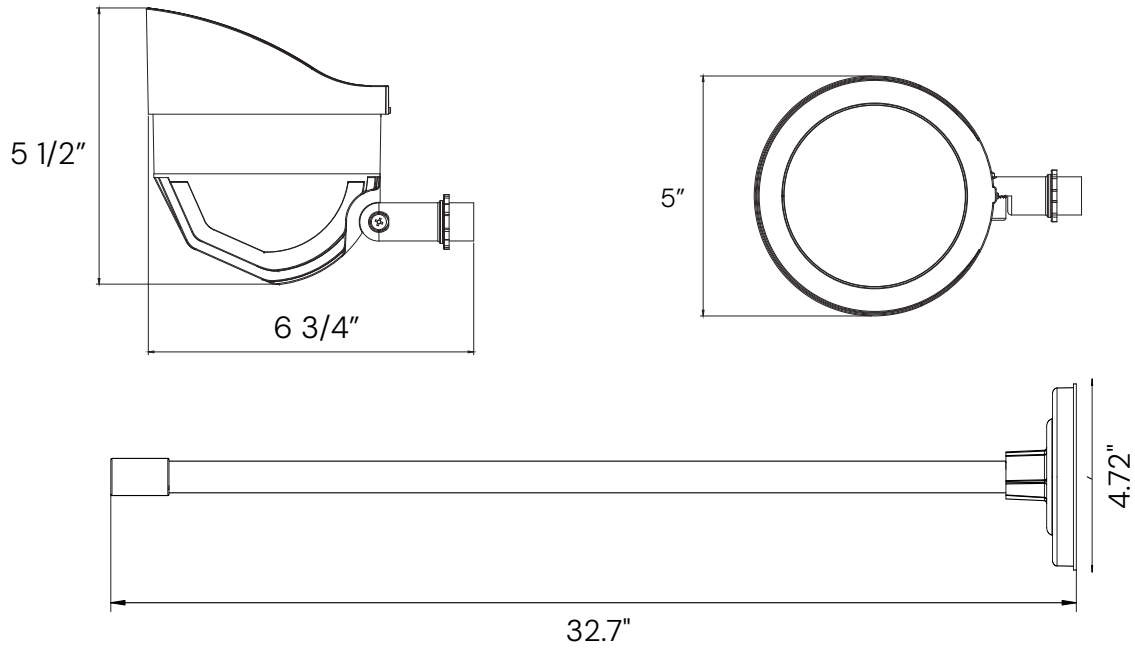

PHOTOMETRICS: 31032

BUG Rating: B1-U2-G0