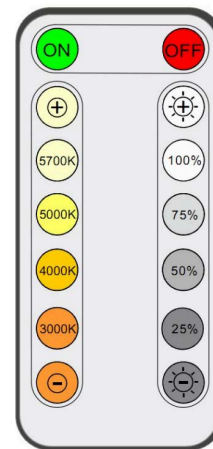

ORDERING INFORMATION Example: (31032-WH)

Model	Finish	
31032	BR	Bronze
	BK	Black
	WH	White

Wattage and color temperature switching remote control included