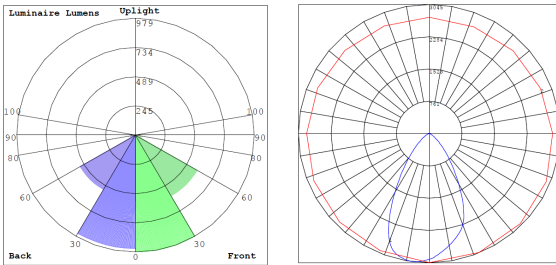

PHOTOMETRICS: 31031-MD

BUG Rating: B2-U0-G0