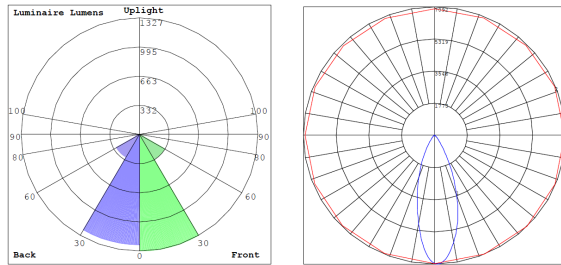

ORDERING INFORMATION Example: (31031-MD-WH-S)

Model	Wattage	Finish	Options
31031	MD 10W/20W/30W	BR Bronze	S Standard Short Shroud
	HI 30W/40W/50W	BK Black	F Flat Shroud

PHOTOMETRICS: 31031-MD

BUG Rating: B2-U0-G0

PHOTOMETRICS: 31031-HI

BUG Rating: B3-U0-G0

Side View
(with short shroud)

Front View
(with short shroud)

Back View
(with short shroud)

COLOR TEMPERATURE GUIDE

2700K	3000K	3500K	4000K	5000K
WARM WHITE	SOFT WHITE GLOW	NEUTRAL GLOW	COOL WHITE GLOW	DAYLIGHT GLOW
friendly personal intimate	soft warm pleasing	sociable inviting non-threatening	neat clean efficient	bright cool alert
HOMES LIBRARIES RESTAURANTS	HOMES HOTEL ROOMS LOBBIES RETAIL STORES	EXECUTIVE OFFICES RECEPTION AREAS SUPERMARKETS	OFFICES CLASSROOMS MASS MERCHANDISERS SHOWROOMS	GRAPHICS INDUSTRY HOSPITALS GALLERIES BEAUTY SALONS
X	✓	X	✓	✓