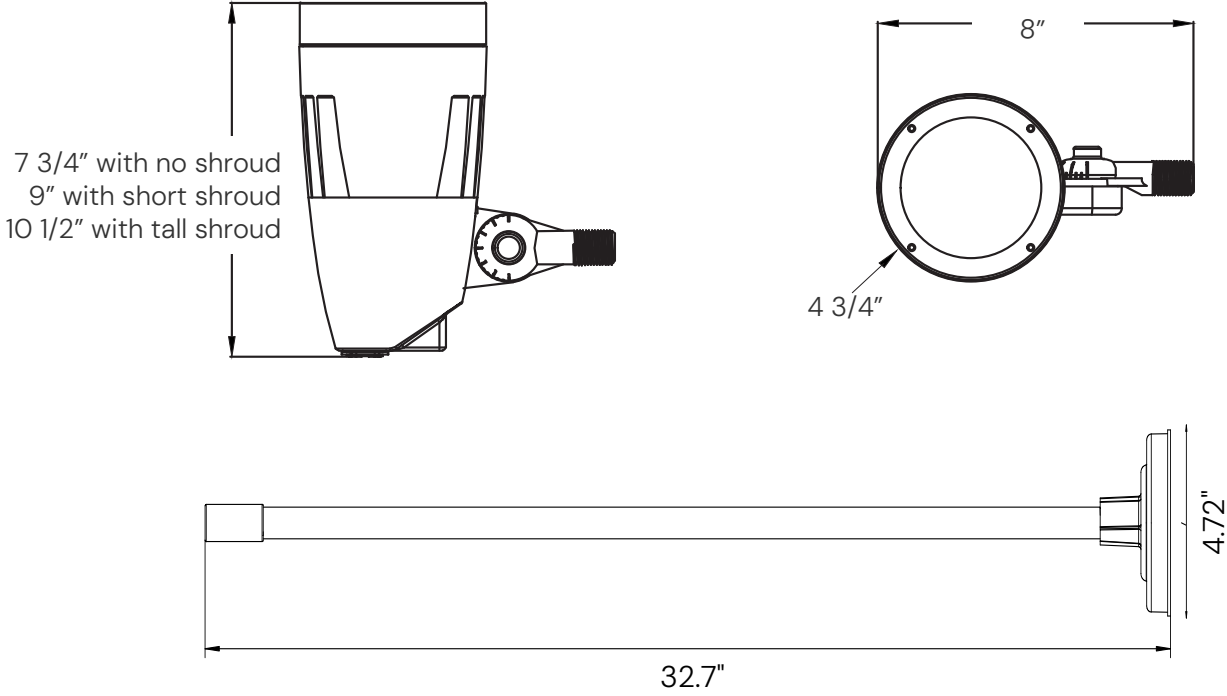

FEATURES

Construction: Die-cast aluminum housing with Powder coat finish.

Lens: Plaid tempered glass with aluminum reflectors

Stem: Includes 32" stem

Cord Type: #18/3 AWG wire

Wattage: Fixture features wattage select switch located on the back of the fixture

ORDERING INFORMATION Example: (31031-MD-WH-S)

Model	Wattage	Finish	Options
31031	MD 10W/20W/30W	BR Bronze	S Standard Short Shroud
	HI 30W/40W/50W	BK Black	F Flat Shroud

PHOTOMETRICS: 31031-MD

BUG Rating: B2-U0-G0