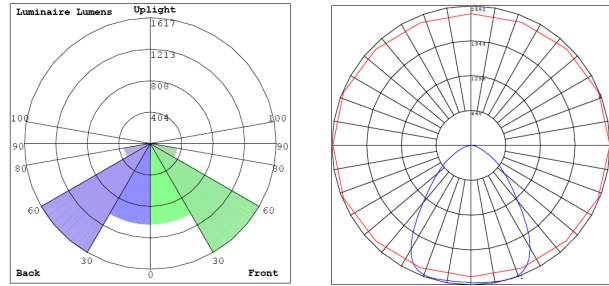

ORDERING INFORMATION Example: (31030-SM-WH)

Model	Size	Finish	
31030	SM	Small	
	MD	Medium	
	WH	White	
	BR	Bronze	
		BK	Black
		SL	Silver

Size	Wattage	Lumens
Small	10W	1280L
	15W	1930L
	20W	2500L
	30W	3900L
Medium	15W	2180L
	20W	2700L
	30W	4020L
	50W	6350L

Small: 9"(H) x 6 7/8"(W) x 2"(D)

Medium: 10"(H) x 8 3/4"(W) x 2 7/8"(D)

PHOTOMETRICS: 31030-SM

BUG Rating: B2-U0-G1

PHOTOMETRICS: 31030-MD

BUG Rating: B3-U0-G1

Side View

Front View

Back View

COLOR TEMPERATURE GUIDE

2700K	3000K	3500K	4000K	5000K
WARM WHITE	SOFT WHITE GLOW	NEUTRAL GLOW	COOL WHITE GLOW	DAYLIGHT GLOW
friendly personal intimate	soft warm pleasing	sociable inviting non-threatening	neat clean efficient	bright cool alert
HOMES LIBRARIES RESTAURANTS	HOMES HOTEL ROOMS LOBBIES RETAIL STORES	EXECUTIVE OFFICES RECEPTION AREAS SUPERMARKETS	OFFICES CLASSROOMS MASS MERCHANDISERS SHOWROOMS	GRAPHICS INDUSTRY HOSPITALS GALLERIES BEAUTY SALONS
X	✓	X	✓	✓