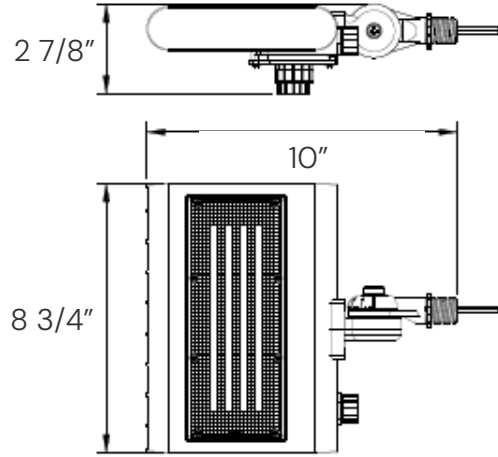

FEATURES

Construction: Die-cast aluminum housing with Powder coat finish

Stem Length: 32.7 Inches

Cord Type: #18 AWG wire

Wattage: Fixture features wattage select switch located on the back of the fixture

ORDERING INFORMATION Example: (31030-SM-WH)

Model	Size	Finish	
31030	SM	Small	
	MD	Medium	
	WH	White	
	BR	Bronze	
		BK	Black
		SL	Silver

Size	Wattage	Lumens
Small	10W	1280L
	15W	1930L
	20W	2500L
	30W	3900L
Medium	15W	2180L
	20W	2700L
	30W	4020L
	50W	6350L

Small: 9"(H) x 6 7/8"(W) x 2"(D)

Medium: 10"(H) x 8 3/4"(W) x 2 7/8"(D)

PHOTOMETRICS: 31030-SM

BUG Rating: B2-U0-G1

PHOTOMETRICS: 31030-MD

BUG Rating: B3-U0-G1

Side View

Front View