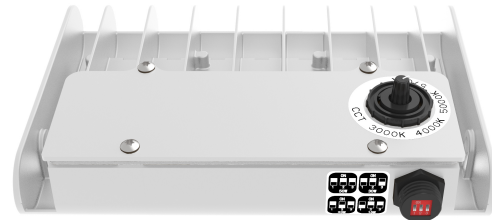

Project Name: _____ Type: _____ Quantity: _____

INTENDED USE

The specification grade alcon lighting 31030 LED sign light fixture is designed to work outdoors. LED sign lighting provides practical and stylish light to exterior signs. Both models feature wattage and color temperature selectable switch.

FEATURES

Construction: Die-cast aluminum housing with Powder coat finish

Stem Length: 32.7 Inches

Cord Type: #18 AWG wire

Wattage: Fixture features wattage select switch located on the back of the fixture

Color Temperature: Color temperature switch from 3000K/4000K/5000K/5700K

CRI: 80+

Dimming: 0-10V Dimming

Voltage: 120~277VAC 50~60 Hz

Beam Spread: 120°X 90°

LED Life: 70,000 Hours

Operating Temperature: -40°F to 104°F

Warranty: 5 years carefree for parts & components (Labor not included)

Listings: IP65 Rated, Suitable for wet locations, DLC premium

Color temperature and wattage selectable

Alcon Lighting 31030 Outdoor LED Commercial Sign Light