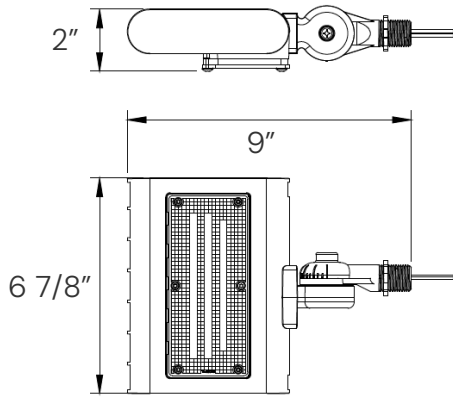

FEATURES

Construction: Die-cast aluminum housing with Powder coat finish

Stem Length: 32.7 Inches

Cord Type: #18 AWG wire

Wattage: Fixture features wattage select switch located on the back of the fixture

ORDERING INFORMATION Example: (31030-SM-WH)

Model	Size	Finish	
31030	SM	Small	
	MD	Medium	
	WH	White	
	BR	Bronze	
		BK	Black
		SL	Silver

Size	Wattage	Lumens
Small	10W	1280L
	15W	1930L
	20W	2500L
	30W	3900L
Medium	15W	2180L
	20W	2700L
	30W	4020L
	50W	6350L

Small: 9"(H) x 6 7/8"(W) x 2"(D)

Medium: 10"(H) x 8 3/4"(W) x 2 7/8"(D)

PHOTOMETRICS: 31030-SM

BUG Rating: B2-U0-G1

PHOTOMETRICS: 31030-MD

BUG Rating: B3-U0-G1

Side View

Front View