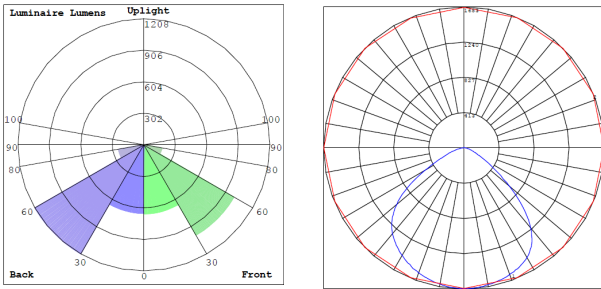

ORDERING INFORMATION Example: (31030-SM-WH)

Model	Size	Finish	
31030	SM	Small	
	MD	Medium	
	WH	White	
	BR	Bronze	
		BK	Black
		SL	Silver

Size	Wattage	Lumens
Small	10W	1280L
	15W	1930L
	20W	2500L
	30W	3900L
Medium	15W	2180L
	20W	2700L
	30W	4020L
	50W	6350L

Small: 9"(H) x 6 7/8"(W) x 2"(D)

Medium: 10"(H) x 8 3/4"(W) x 2 7/8"(D)

PHOTOMETRICS: 31030-SM

BUG Rating: B2-U0-G1

PHOTOMETRICS: 31030-MD

BUG Rating: B3-U0-G1

Side View

Front View