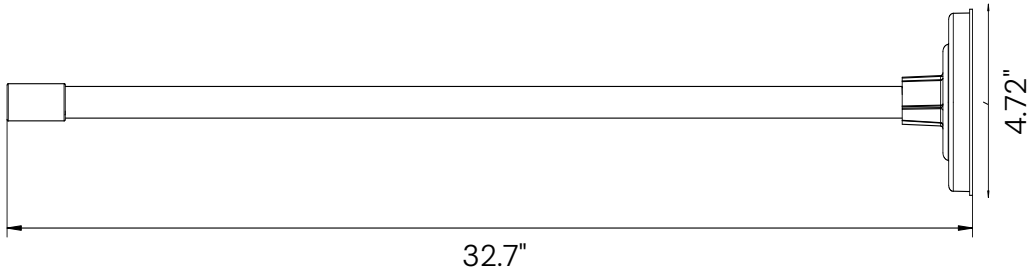

FEATURES

Construction: Die-cast aluminum housing with Powder coat finish

Stem Length: 32.7 Inches

Cord Type: #18 AWG wire

Wattage: Fixture features wattage select switch located on the back of the fixture

ORDERING INFORMATION Example: (31030-SM-WH)

Model	Size	Finish	
31030	SM	Small	
	MD	Medium	
	WH	White	
	BR	Bronze	
		BK	Black
		SL	Silver

Size	Wattage	Lumens
Small	10W	1280L
	15W	1930L
	20W	2500L
	30W	3900L
Medium	15W	2180L
	20W	2700L
	30W	4020L
	50W	6350L

Small: 9"(H) x 6 7/8"(W) x 2"(D)

Medium: 10"(H) x 8 3/4"(W) x 2 7/8"(D)

PHOTOMETRICS: 31030-SM

BUG Rating: B2-U0-G1

PHOTOMETRICS: 31030-MD

BUG Rating: B3-U0-G1

Side View

Front View