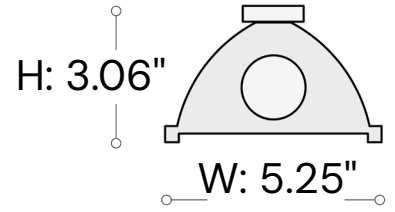

LINE DRAWINGS & DIMENSIONS

Side View

Front View