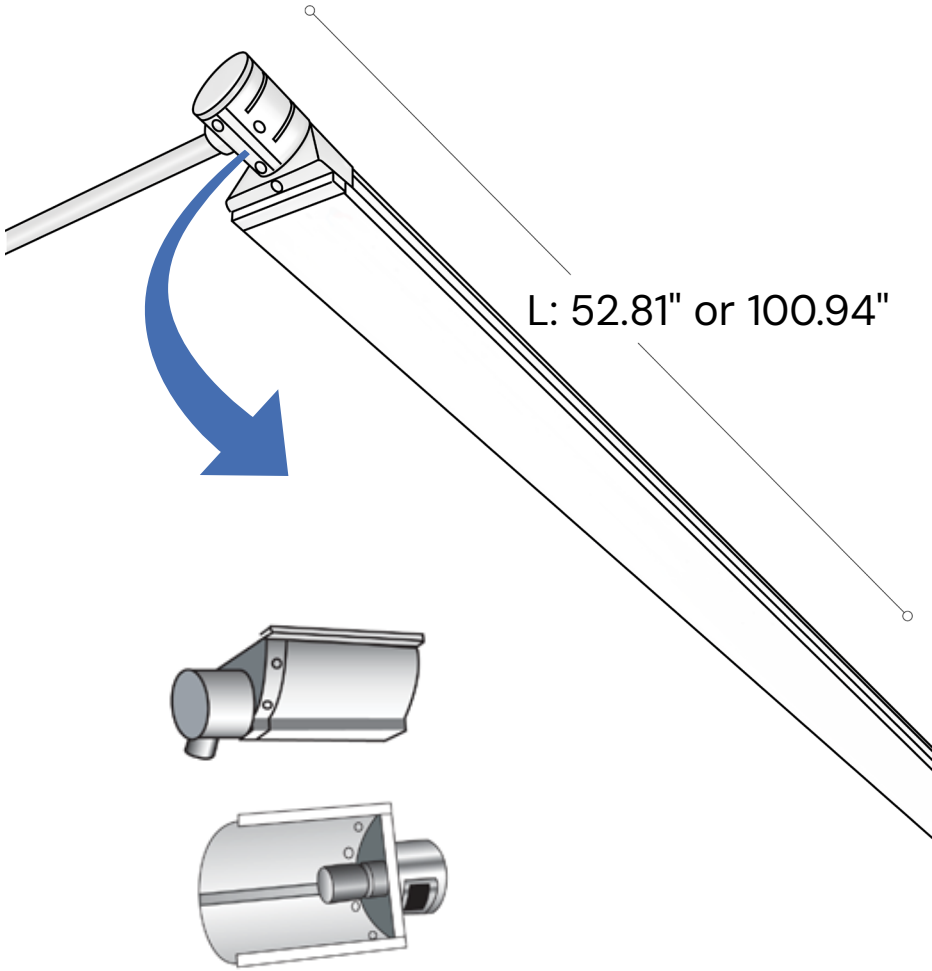

Adjustable Mounting Bracket
(90° Range)

LINE DRAWINGS & DIMENSIONS

Side View