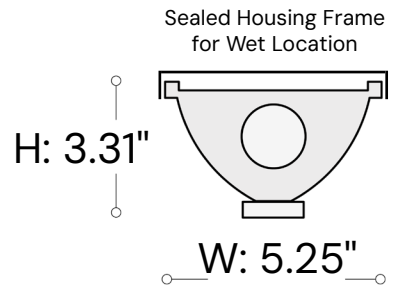

Alcon Lighting 31029 LED Outdoor Linear Sign Light

ORDERING INFORMATION Example:

Model	Size	Wattage Lumens	Finish	Color Temp	Voltage	Driver	Options
31029	4 4'	48 48W 5900 lm	WH	STATIC WHITE	UNV 120-277VAC HV ¹ 347-480V	Blank ^{Standard} 0-10V (120-277V) TRI Triac (120V) ELV Electronic Low Voltage (120V)	SHF ³ Sealed Housing Frame
	8 8'	57 57W 6500 lm	Matte White	30K 3000K			
		96 96W 11,800 lm	GW	35K 3500K			
		114 114W 13,000 lm	Gloss White	40K 4000K			
			BZ ^{Standard}	50K 5000K			
			Bronze				
			SL				
			Silver				
			BK	RGBW			
			Matte Black	RGBW27 RGB + W (2700K)			
		GB	RGBW30 RGB + W (3000K)				
		Gloss Black	RGBW35 RGB + W (3500K)				
			RGBW40 RGB + W (4000K)				
			RGBW50 RGB + W (5000K)				
			RGBW60 RGB + W (6000K)				
			DMX ² Internal Driver + Addressable DMX Decoder				
			RGBW-DMX DMX Wall 100-240VAC (White)				

LINE DRAWINGS & DIMENSIONS

Side View

Adjustable Mounting Bracket
(90° Range)

Front View

COMPATIBLE DIMMERS

	
0-10 V	2100 2101 2102

COLOR TEMPERATURE GUIDE

<p>2700K</p> <p>WARM WHITE</p> <p>friendly personal intimate</p> <p>HOMES LIBRARIES RESTAURANTS</p> <p style="color: red; font-size: 2em;">X</p>	<p>3000K</p> <p>SOFT WHITE GLOW</p> <p>soft warm pleasing</p> <p>HOMES HOTEL ROOMS LOBBIES RETAIL STORES</p> <p style="color: green; font-size: 2em;">✓</p>	<p>3500K</p> <p>NEUTRAL GLOW</p> <p>sociable inviting non-threatening</p> <p>EXECUTIVE OFFICES RECEPTION AREAS SUPERMARKETS</p> <p style="color: green; font-size: 2em;">✓</p>	<p>4000K</p> <p>COOL WHITE GLOW</p> <p>neat clean efficient</p> <p>OFFICES CLASSROOMS MASS MERCHANTISERS SHOWROOMS</p> <p style="color: green; font-size: 2em;">✓</p>	<p>5000K</p> <p>DAYLIGHT GLOW</p> <p>bright cool alert</p> <p>GRAPHICS INDUSTRY HOSPITALS GALLERIES BEAUTY SALONS</p> <p style="color: green; font-size: 2em;">✓</p>
---	--	---	--	---