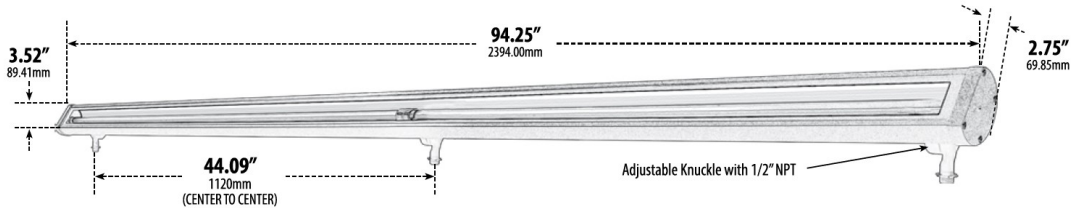

Project Name:

Type:

Quantity:

FIXTURE SPECIFICATIONS

INTENDED USE

The Alcon 13028 94" RGBW outdoor linear sign light offers easy to use outdoor sign lighting featuring a handheld remote that can adjust light color and intensity. Our outdoor RGBW LED linear flood lights are ideal for billboards and other outdoor signage, as well as exterior architectural applications.

ADDITIONAL FEATURES

- Construction:** Powder Coated Aluminum
- Lens:** White, heat resistant, tempered glass lens
- Color Temperature:** RGB+W (5000K)
- Lumens:** 6768 Lumens
- Wattage:** 72 Watts
- Voltage:** 120-277V
- Listings:** ETL

Ordering Information: Example: (31028-BK)

Model	Finish
31028	BK Black
	BR Bronze
	WH White
	VG Verde Green

Alcon 31028-RGBW 94" LED Outdoor Linear Flood Sign Light