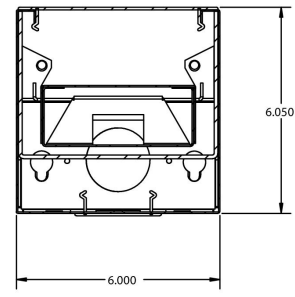

SHOP NOW >

FEATURES & SPECIFICATIONS

INTENDED USE

The **RFT Series Architectural Linear LED Suspension Lighting** fixtures bring clean lines and clear light to commercial LED or residential office lighting interiors. Our sleek, stylish fixtures offer highly effective and efficient lighting solutions for hotels, offices, retail outlets, restaurants, and more.

DETAILS

4 FT - W 6" x L 48" x H 6"

Construction: Die-formed and welded 22-gauge cold rolled steel

Lens: Snap In Frosted Acrylic

Mount: 48" Adjustable Aircraft Cable¹, 3 Wire Power feed/cable

ADDITIONAL FEATURES

Type: Direct Downlight

Voltage: 120V-277V

Wattage: 36W (2x18W)

Lumens: 4200 lms

CRI: 83

Life: 50,000 Hours

Listings: ETL and DLC for LED component only
LED lamp included

Ordering Information:

Example: (22200-6-P-4-R18-2W-35K-WH-AC48)

Model	Dimming	Color Temp	Finish	Options
____	____	____	____	____
22200-6-P-4 Pendant	Blank Non-Dimming <i>(Standard)</i>	35K 3500K 40K 4000K 50K 5000K	WH White BK Black SL Silver BR Bronze IR Iron	CRWK Continuous Row Wire Kit EM² Emergency Backup Battery DS² Integrated Daylight Sensor
	2W 2-Wire Incandescent Dimming <i>(120V only)</i> <i>(Title 24 Compliant)</i>			

¹ White or Silver Finish Pendant shipped with a White Cable. Black Finish Pendant shipped with a Black Cable.
² Factory Installed