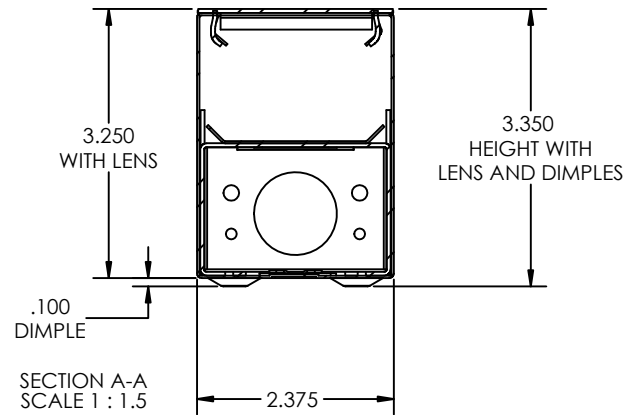

SIZE

4 FT - W 2.375" x L 48" x H 3.35"
8 FT - W 2.375" x L 96" x H 3.35"

ADDITIONAL FEATURES

- Voltage:** 120V-277V
- Wattage:** 26W | 52W (2x26W)
- Lumens:** 3500 lms | 7000 lms
- Dimming:** Non-Dimming
- Color Temp:** 4000K
- Mounting:** 48" Aircraft cable, 3 Wire Power feed/cable, White canopy included
- Lens:** Frosted lens
- Finish:** White
- Listings:** ETL and DLC for LED component only LED lamp included

BOTTOM VIEW

ORDERING INFORMATION Example: (22145-8)

Model	Length Lumens Wattage
22145	4 4 Foot 3500 Lumens 26 Watts
	8 8 Foot 7000 Lumens 52 Watts