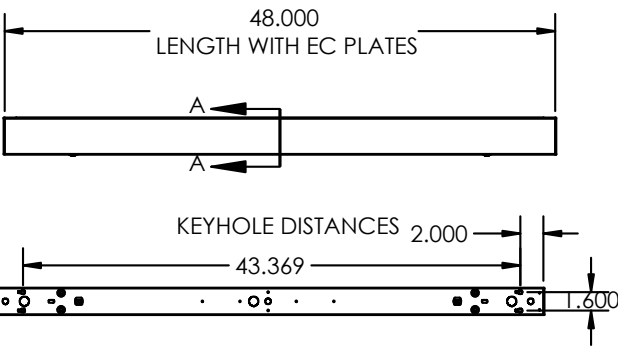

FIXTURE SPECIFICATIONS

INTENDED USE

The Beam 253 Series Architectural Linear LED Suspension Lighting fixtures bring clean lines and clear light to commercial LED or residential office lighting interiors. Our sleek, stylish fixtures offer highly effective and efficient lighting solutions for hotels, offices, retail outlets, restaurants, and more.

SIZE

4 FT - W 2.375" x L 48" x H 3.35"
8 FT - W 2.375" x L 96" x H 3.35"

ADDITIONAL FEATURES

- Voltage:** 120V-277V
- Wattage:** 26W | 52W (2x26W)
- Lumens:** 3500 lms | 7000 lms
- Dimming:** Non-Dimming
- Color Temp:** 4000K
- Mounting:** 48" Aircraft cable, 3 Wire Power feed/cable, White canopy included
- Lens:** Frosted lens
- Finish:** White
- Listings:** ETL and DLC for LED component only LED lamp included

BOTTOM VIEW

ORDERING INFORMATION Example: (22145-8)

Model	Length Lumens Wattage
22145	4 4 Foot 3500 Lumens 26 Watts
	8 8 Foot 7000 Lumens 52 Watts