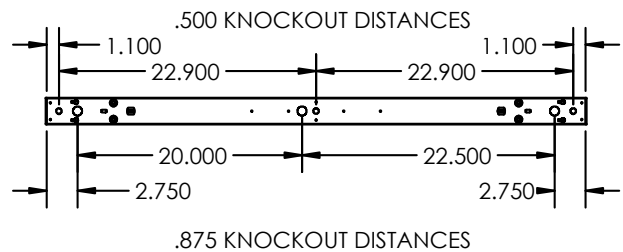

SIZE

4 FT - W 2.375" x L 48" x H 3.35"
8 FT - W 2.375" x L 96" x H 3.35"

ADDITIONAL FEATURES

- Voltage:** 120V-277V
- Wattage:** 26W | 52W (2x26W)
- Lumens:** 3500 lms | 7000 lms
- Dimming:** Non-Dimming
- Color Temp:** 4000K
- Mounting:** 48" Aircraft cable, 3 Wire Power feed/cable, White canopy included
- Lens:** Frosted lens
- Finish:** White
- Listings:** ETL and DLC for LED component only LED lamp included

BOTTOM VIEW

ORDERING INFORMATION Example: (22145-8)

Model	Length Lumens Wattage
22145	4 4 Foot 3500 Lumens 26 Watts
	8 8 Foot 7000 Lumens 52 Watts