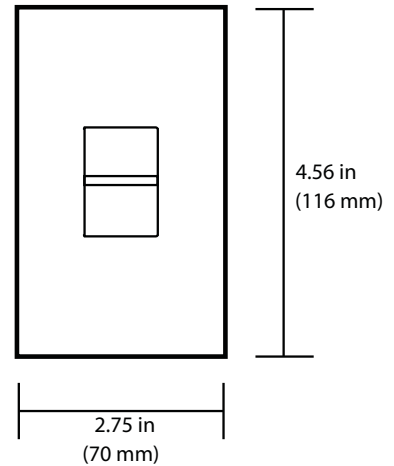

SHOP NOW >

FEATURES & SPECIFICATIONS

INTENDED USE

The **Villa Incandescent Slide-to-Off Single Pole 120V Dimmer** is a smooth linear-slide dimmer featuring precise color matching built with heavy duty components to ensure reliability and long life. The Villa is an ideal choice for dimming solutions.

DETAILS

W 2.75" x **L** 4.56" x **D** .30"

- **Construction:** Heat sink design to maximize convection cooling
- Heavy duty surge protection
- Captive Linear Slider
- Accessible air-gap switch
- Electrostatic discharge tested
- Superior RFI suppression

ADDITIONAL FEATURES

- **Voltage:** 120V 60 Hz
- Voltage Compensation
- **Max Capacity:** 600W
- **Emergency:** Power Failure Memory

Ordering Information:

Example: (2104)

Model	Finish
2104	(Blank) White
	BE Beige
	IV Ivory
	AM Almond
	LA Light Almond
	GR Gray
	TP Taupe
	SN Sienna
	BL Black
	BR Brown