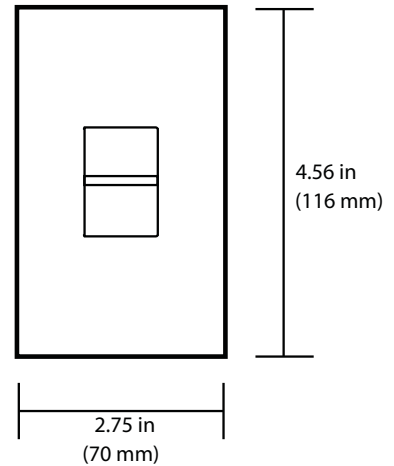

SHOP NOW >

FEATURES & SPECIFICATIONS

INTENDED USE

The **Villa Incandescent Slide-to-Off Single Pole 120V Dimmer** is a smooth linear-slide dimmer featuring precise color matching built with heavy duty components to ensure reliability and long life. The Villa is an ideal choice for dimming solutions.

DETAILS

W 2.75" x **L** 4.56" x **D** .30"

- **Construction:** Heat sink design to maximize convection cooling
- Heavy duty surge protection
- Captive Linear Slider
- Accessible air-gap switch
- Electrostatic discharge tested
- Superior RFI suppression

ADDITIONAL FEATURES

- **Voltage:** 120V 60 Hz
- Voltage Compensation
- **Max Capacity:** 600W
- **Emergency:** Power Failure Memory

Ordering Information:

Example: (2103)

Model	Finish
2103	(Blank) White
	BE Beige
	IV Ivory
	AM Almond
	LA Light Almond
	GR Gray
	TP Taupe
	SN Sienna
	BL Black
	BR Brown