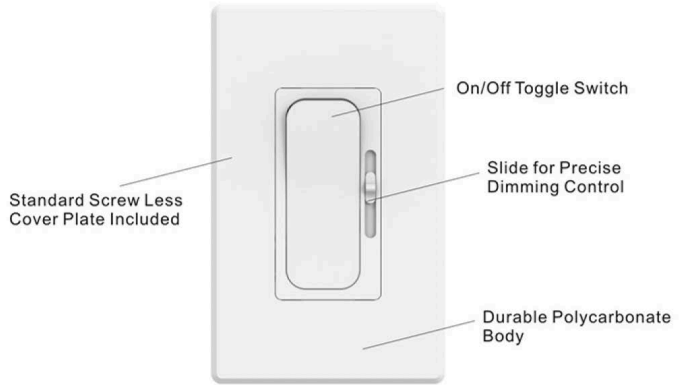

Project Name: _____ Type: _____ Quantity: _____

Alcon Lighting 2102 0-10V Decora Style LED Wall dimmer switch

INTENDED USE

Our 2102 0-10Volt dimmer switch is a simple solution designed to match existing decora-style switches and accessories. This dimmer switch is a 0-10Volt AC Dimmer to control 0-10Volt LED and Fluorescent fixtures in single-pole or 3-way applications. Easily turn the lights on and off with the large paddle switch and use the slide control to adjust the lights to the perfect level. No separate power pack required.

FEATURES

- Included:** Screwless wallplate
- Wire:** 18Awg Lead Wire
- Finish:** White
- Voltage:** 120VAC 5A | 277VAC 2A
- Dimming:** 0-10V
- Listing:** cETLus
- Warranty:** 1 year warranty.

ORDERING INFORMATION Example: (2102)