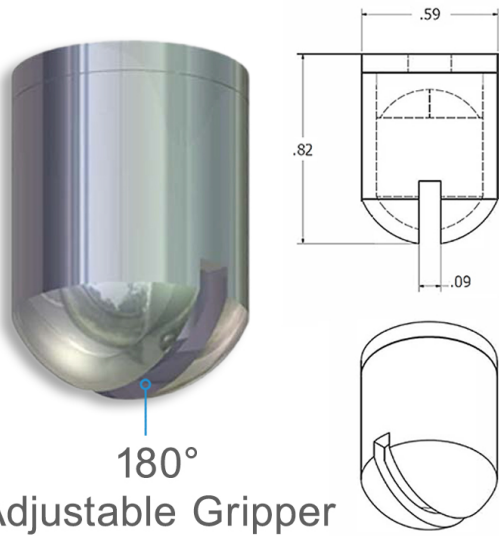

Project Name:

Type:

Quantity:

FIXTURE SPECIFICATIONS

INTENDED USE

The **Alcon Lighting Canopy Kit for Slope Vaulted Ceiling** with 180° adjustable gripper is specially designed for architectural pendant and suspended light fixtures on vaulted ceilings.

FEATURES

Diameter: 5"

Includes: Adjustable Aircraft Cable
(Power cable not included)

ORDERING INFORMATION Example: (16501-S-4-WH)

Model	Cable Length	Finish
16501-S	4 4 Foot	WH White <small>Standard</small>
	8 8 Foot	BK Black
	12 12 Foot	SL Silver
	20 20 Foot	
	30 30 Foot	