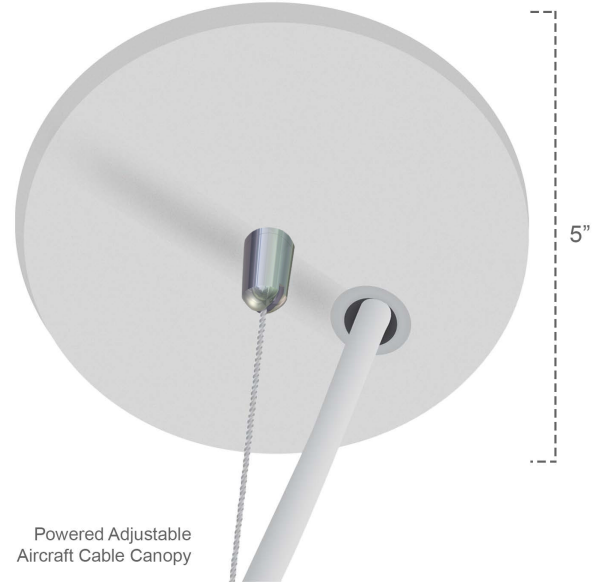

Project Name:

Type:

Quantity:

FIXTURE SPECIFICATIONS

INTENDED USE

The **Alcon Lighting Canopy Kit for Slope Vaulted Ceiling** with 180° adjustable gripper is specially designed for architectural pendant and suspended light fixtures on vaulted ceilings.

FEATURES

Diameter: 5"

Includes: Adjustable Aircraft Cable
(Power cable not included)

ORDERING INFORMATION Example: (16501-S-4-WH)

Model	Cable Length	Finish
16501-S	4 4 Foot	WH White <small>Standard</small>
	8 8 Foot	BK Black
	12 12 Foot	SL Silver
	20 20 Foot	
	30 30 Foot	

Alcon Lighting 16501-S Canopy Kit with Adjustable Aircraft Cable for Slope Vaulted Ceiling