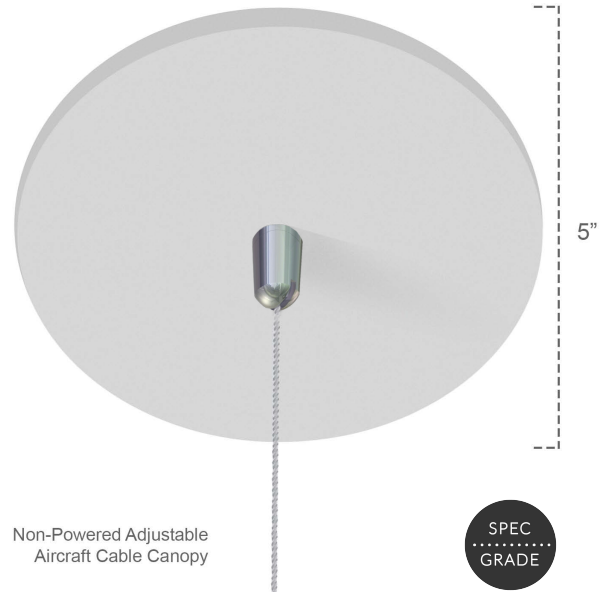

Project Name:

Type:

Quantity:

FIXTURE SPECIFICATIONS

INTENDED USE

The **Alcon Lighting Canopy Kit for Slope Vaulted Ceiling** with 180° adjustable gripper is specially designed for architectural pendant and suspended light fixtures on vaulted ceilings.

FEATURES

Diameter: 5"

Includes: Adjustable Aircraft Cable
(Power cable not included)

ORDERING INFORMATION Example: (16501-S-4-WH)

Model	Cable Length	Finish
16501-S	4 4 Foot	WH White <small>Standard</small>
	8 8 Foot	BK Black
	12 12 Foot	SL Silver
	20 20 Foot	
	30 30 Foot	

Alcon Lighting 16501-S Canopy Kit with Adjustable Aircraft Cable for Slope Vaulted Ceiling