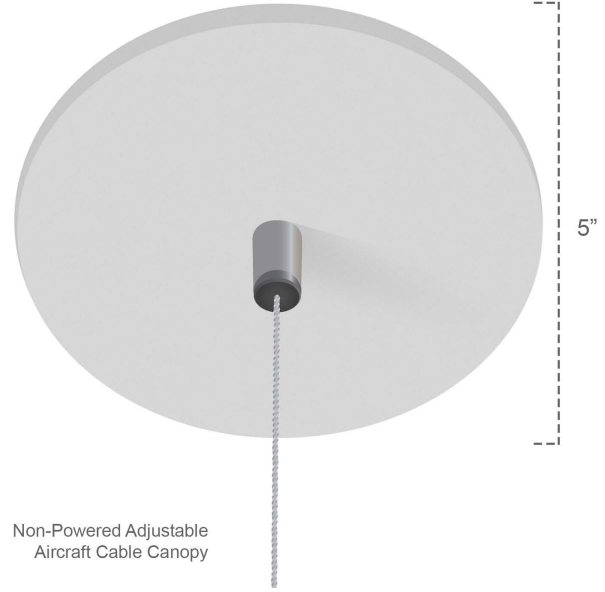

INTENDED USE

5IF Alcon Lighting Canopy Kit i
 p cially ign o a chit ct al
 p n ant an p n light i t

A
 ia t
 DMVEKUBCMISDSBGBCMF
 10DBCMDMVE

A a pl 16501

Model	Ca I L ngth	ini h	o ntng
16501	oot oot 1 1 oot 0 0 oot 0 0 oot	hit tan a K lac L il	a C iling tan a a C iling a C iling lop

Non-Powered Feed

Powered Feed