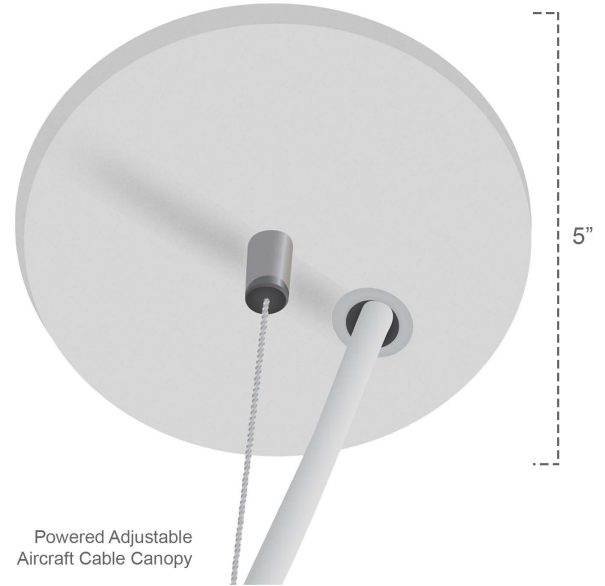

INTENDED USE

5IF Alcon Lighting Canopy Kit i
 p cially ign o a chit ct al
 p n ant an p n light i t

A
 ia t
 DMVEKUBCMISDSBGBCMF
 10DBCMDMVE

A a pl 16501

Model	Ca I L ngth	ini h	o ntng
16501	oot oot 1 1 oot 0 0 oot 0 0 oot	hit tan a K lac L il	a C iling tan a a C iling a C iling lop

Non-Powered Feed

Powered Feed