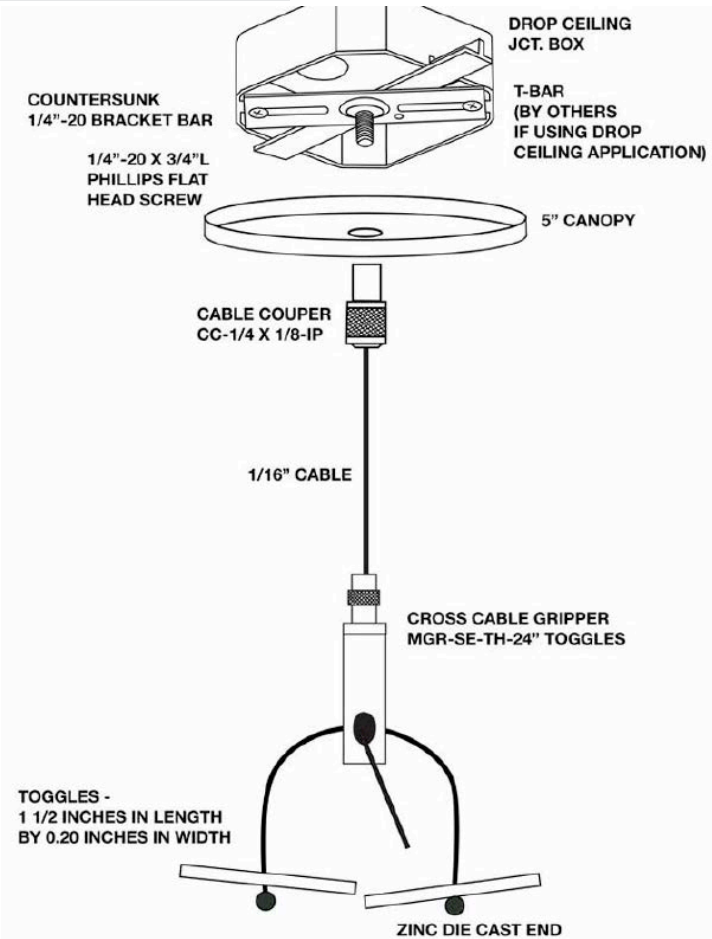

INTENDED USE

5IF Alcon Lighting Canopy Kit i
 p cially ign o a chit ct al
 p n ant an p n light i t

A
 ia t
 DMVEKUBCMISDSBGBCMF
 10DBCMDMVE

A a pl 16501

Model	Ca I L ngth	ini h	o ntng
16501	oot oot 1 1 oot 0 0 oot 0 0 oot	hit tan a K lac L il	a C iling tan a a C iling a C iling lop

Non-Powered Feed

Powered Feed