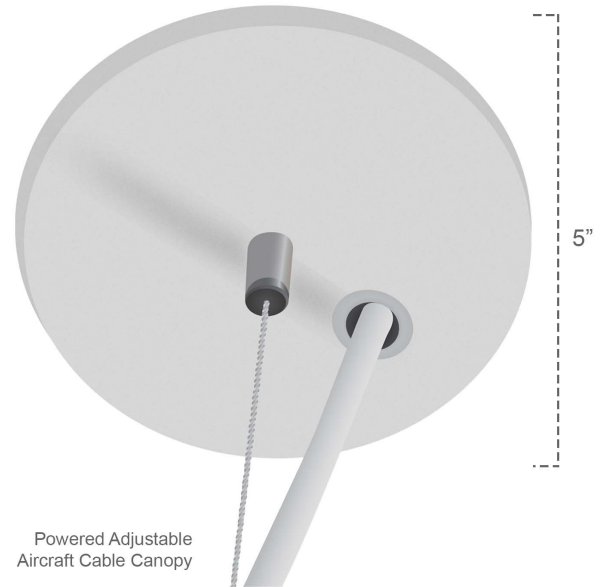

### INTENDED USE

The **Alcon Lighting Canopy Kit** is specially designed for architectural pendant and suspended light fixtures.

### DETAILS

**Diameter:** 5"

**Includes:** Adjustable Aircraft Cable (*Power cable not included*)

### Ordering Information:

Example: (16501-4)

Model

**16501-4**

Canopy Kit (4')