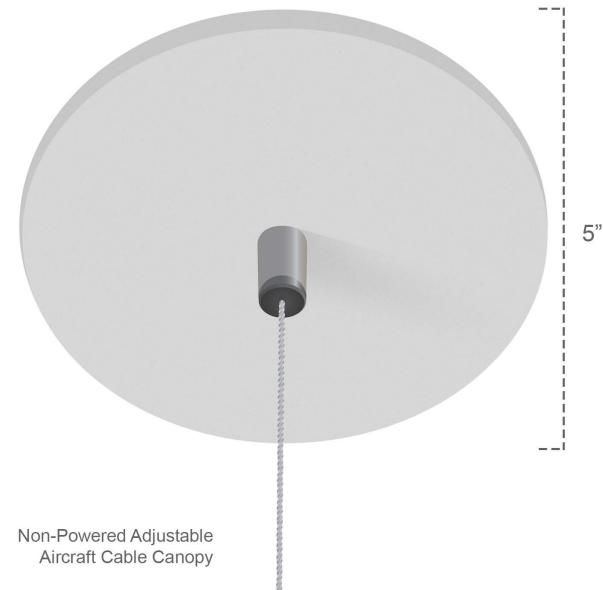

### INTENDED USE

The **Alcon Lighting Canopy Kit** is specially designed for architectural pendant and suspended light fixtures.

### DETAILS

**Diameter:** 5"

**Includes:** Adjustable Aircraft Cable (*Power cable not included*)

### Ordering Information:

Example: (16501-4)

Model

**16501-4**

Canopy Kit (4')