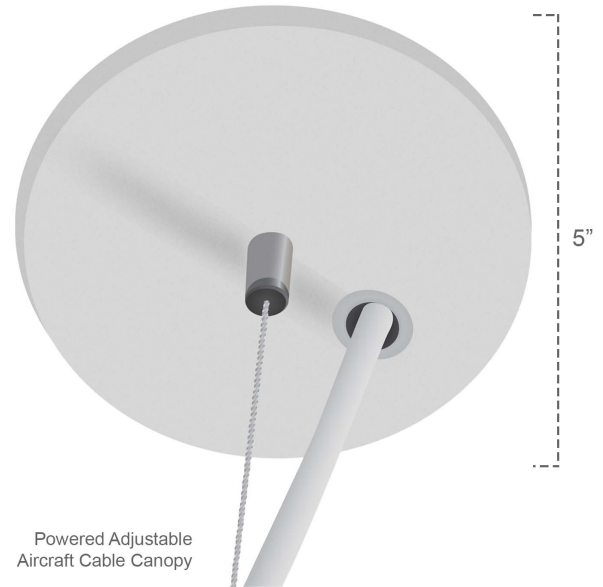

### INTENDED USE

The **Alcon Lighting Canopy Kit** is specially designed for architectural pendant and suspended light fixtures.

### DETAILS

**Diameter:** 5"

**Includes:** Adjustable Aircraft Cable (*Power cable not included*)

### Ordering Information:

Example: (16501-12)

Model

**16501-12**

Canopy Kit (12')