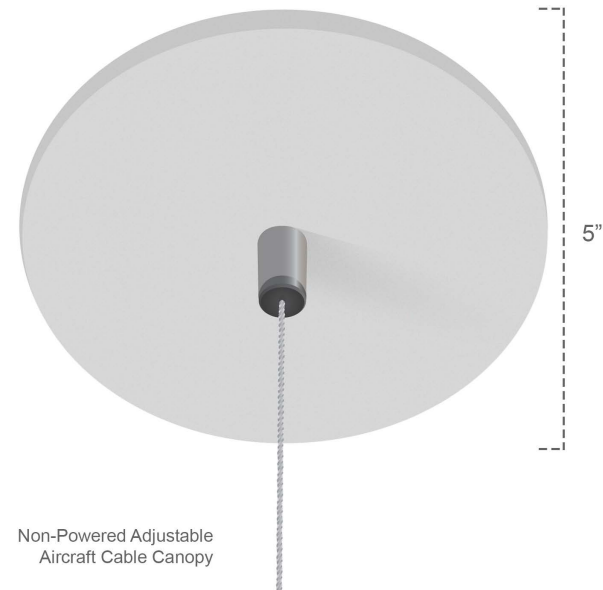

### INTENDED USE

The **Alcon Lighting Canopy Kit** is specially designed for architectural pendant and suspended light fixtures.

### DETAILS

**Diameter:** 5"

**Includes:** Adjustable Aircraft Cable (*Power cable not included*)

### Ordering Information:

Example: (16501-12)

Model

**16501-12**

Canopy Kit (12')