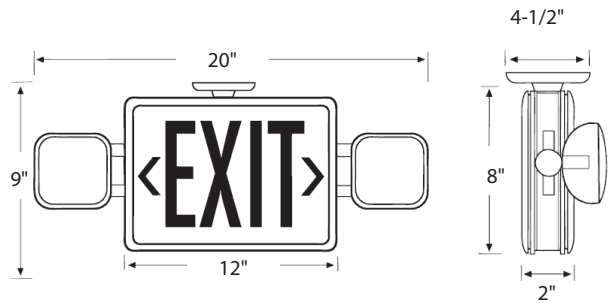

FIXTURE SPECIFICATIONS

INTENDED USE

The 16107 Architectural LED Aluminum Exit & Emergency Combo features consistently bright illumination with an energy efficient, long life light. Featuring high-performance, chrome-plated metalized reflector and polycarbonate lens for optimal light distribution. The 16107 with adjustable LED lamp heads is an ideal option for interiors where emergency exit lighting is needed.

ADDITIONAL SPECIFICATIONS

Construction: Thermoplastic LED Exit Sign Compact size low-profile design LED exit sign

Battery Back-Up: Rechargeable NiCd battery with 90+ minute emergency operation.

Mounting: Wall or Ceiling Mounting. Universal knockout pattern on back for wall mount. Snap-in mounting canopy included for Ceiling mount.

Universal Single/Double Face: Ships single face. Includes material to convert to double face.

Voltage: 120/277V Dual Voltage Operation Standard

Warranty: 5 Years Carefree for Parts & Components (Labor Not Included) (Battery Pro Rated for 2 Years)

Listings: UL listed for damp locations (32°F~104°F / 0°C~ 40°C standard).

Meets UL924, National Electrical Code, NFPA 70 and the Life Safety Code, NFPA 101.

ELECTRICAL INFORMATION

	Supply Voltage	Max. Watts	Max. Amps
Red	120V/277V	3.8W	0.04A
Green		3.2W	0.03A
Red-RC		3.6W	0.033A
Green-RC		3.2W	0.03A
Red-SDT		5.7W	0.046A
Green-SDT		5.4W	0.046A
Red-RCSDT		5.6W	0.046A
Green-RCSDT		5.4W	0.044A

ORDERING INFORMATION Example: (16107-U-RD-WH)

Model	# of Faces	Letter Color	Housing Color	Options
16107	U Universal Single/Double Face	RD Red GR Green	WH White Face / White Housing BL Black Face / Black Housing	RC Remote Capable SD Self Diagnostics WG-3 Steel Wire Guard BG-3 Polycarbonate Vandal Shield Guard