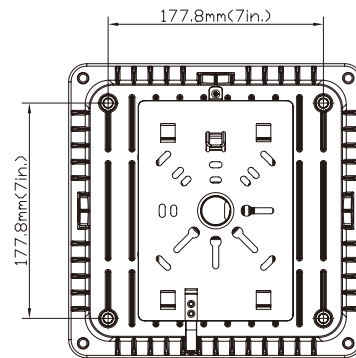

ORDERING INFORMATION Example: (16005-40W-BZ)

Model	Wattage & Lumens	Finish
16005	27W 27 watts | 3800 lms 40W 40 watts | 5400 lms 60W 60 watts | 8000 lms	BZ Bronze WH White