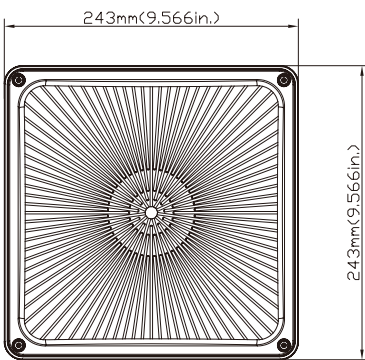

ORDERING INFORMATION Example: (16005-40W-BZ)

Model	Wattage & Lumens	Finish
16005	27W 27 watts | 3800 lms 40W 40 watts | 5400 lms 60W 60 watts | 8000 lms	BZ Bronze WH White