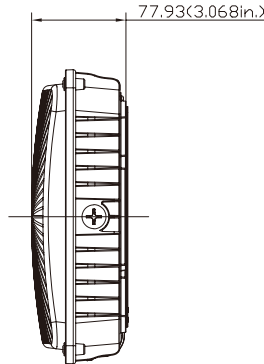

FEATURES

Construction: Sealed die-cast aluminum profile with UV resistant powder-coating finish for indoor and outdoor applications

Color Temperature: 5000K

Voltage: 120-277V

Wattage: 27W, 40W, 60W

Dimming: 0-10V Dimming driver is standard

Lens: Heat-resistant polycarbonate optical lens

Low Operating Temperature: -22° F

Listings: cULUS, IP65, DLC premium

THIS PRODUCT IS ONLY TO BE INSTALLED BY A QUALIFIED TECHNICIAN IN ACCORDANCE WITH NATIONAL AND LOCAL ELECTRICAL CODES.