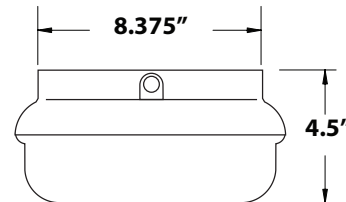

Project Name:

Type:

Quantity:

FIXTURE SPECIFICATIONS

INTENDED USE

Dimmable, wet location-rated downlighting mounted on the surface in a black or white finish provides clear, solid illumination for stairs, path and entrance spaces as well as other exteriors, including perimeter, parking, warehouse and storage areas.

FEATURES

Lens: Frosted, non-corrosive UV-resistant resin with white lens

CRI: 80

Color Temperature: 4000K

Operating Temperature: -40F to +104F
(-40C to +40C)

Life: 50,000 hours L70

Dimming: 23W option (120V) is ELV dimmable

Warranty: 120V: 1 Year carefree for parts & components (labor not included)
120-277V: 1 Year carefree for parts & components (labor not included)

Listings: cULus listed for wet location, Energy Star rated, Made in the USA

ORDERING INFORMATION Example: (16006-22W-BK)

Model	Wattage | Lumens | Dimming | Voltage	Housing Finish
16006	23W 23 Watts | 1900 Lumens | ELV Dimming | 120V 22W 22 Watts | 1824 Lumens | Non-Dimming | 120V- 277V	BK Black WH White