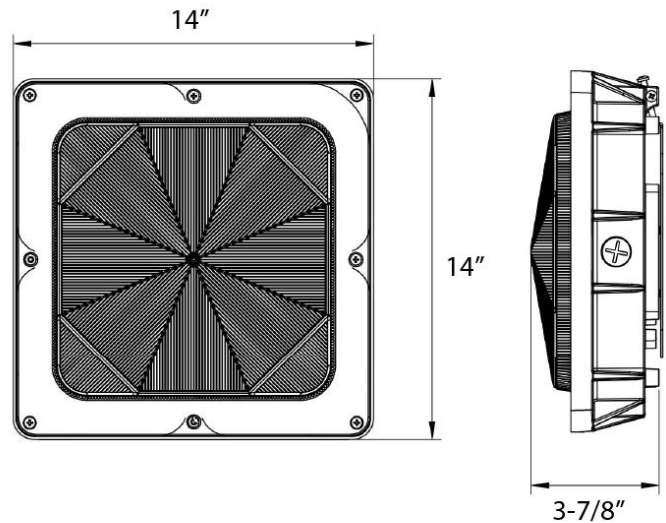

FEATURES & SPECIFICATIONS

INTENDED USE

The **Talos Architectural LED Outdoor Canopy Light Fixture** is built to replace pulse start metal halide fixtures up to 250W and features a slim, low profile design. The Talos is an ideal and attractive lighting solution for gas stations, parking garages, security lighting, and other outdoor applications.

DETAILS

W 14" x **L** 14" x **D** 3.875"

Construction: Die-Cast Aluminum
Corrosion Resistant

Mounting Height: Between 8'-15'

Lens: Acrylic w/ Weatherproof UV Stabilized Gasket

Junction Box: 1/2" NPS fitter Included

Finish: UV Resistant Bronze Powder Coat

ADDITIONAL FEATURES

Voltage: 120/277

CRI: 82.4

Color Temperature: 5000K Cool White

Dimming: 0-10V, Dimmable to 10%

Min. Operating Temperature: -40°F (-40°C)

Power Factor: >.9

Life: 50,000 Hours

Listings: cULus, E335594

Suitable for Wet Location

Wattage Equivalent:

175W MH (60W), 250W MH (80W)

Ordering Information:

Example: (16003-60W-PC120)

Model	Wattage & Lumens
16003	60W 60 watts, 7485 lms 80W 80 watts, 9548 lms