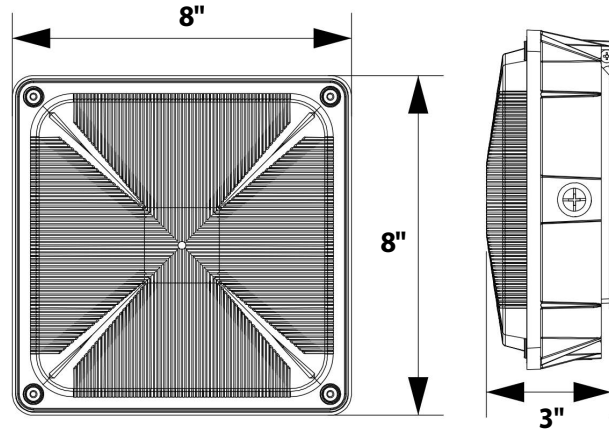

Alcon Lighting 16002 Talos Architectural 8 Inch Square Canopy Surface-Mount LED Outdoor Light

ORDERING INFORMATION Example: (16002)

Model	Options
16002	MS Motion Sensor Photocell