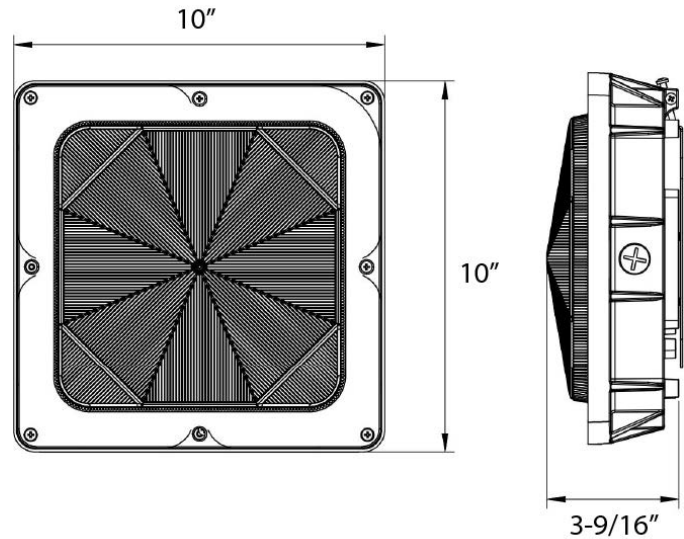

SHOP NOW >

FEATURES & SPECIFICATIONS

INTENDED USE

The **Talos Architectural LED Outdoor Canopy Light Fixture** is built to replace pulse start metal halide fixtures up to 250W and features a slim, low profile design. The Talos is an ideal and attractive lighting solution for parking garages, security lighting, and other outdoor applications.

DETAILS

W 10" x **L** 10" x **D** 3.56"

Construction: Die-Cast Aluminum
Corrosion Resistant

Mounting Height: Between 8'-15'

Lens: Acrylic w/ Weatherproof UV Stabilized Gasket

Junction Box: 1/2" NPS fitter Included

Finish: UV Resistant Bronze Powder Coat

ADDITIONAL FEATURES

Voltage: 120/277

Wattage: 45W

Lumens: 4476 lms

Efficacy: 98.42 lm/W

CRI: 82.4

Color Temperature: 5000K Cool White

Dimming: 0-10V, Dimmable to 10%

Min. Operating Temperature: -40°F (-40°C)

Power Factor: >.9

Life: 50,000 Hours

Listings: cULus, E335594

Suitable for Wet Location

Wattage Equivalent: 150W MH

Ordering Information:

Example: (16002-PC277)

Model

16002

¹Field Installed