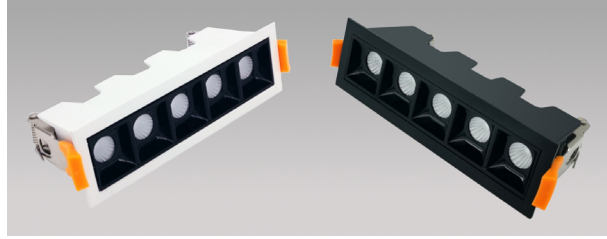

### INTENDED USE

The high end Mini 5 LED Linear Downlight is a sleek and versatile recessed lighting solution available in multiple finish variations to complement any interior design. It comes complete with an external driver safely encased in a junction box. This product is highly prized for its beautiful exterior, quality and performance. Gorgeous lighting for climb walls, cross ceilings, and everywhere your design wants it to be.

### FEATURES

- Construction:** High quality die-cast aluminum heat sink, air tight and type IC rated
- LED:** CRI 90+
- Cutout Size:** 5.5 Inches
- Junction Box:** Included, install directly in Insulated Ceilings (IC) without any thermal housing
- External Driver:** 120V Triac dimming, 277V Non-dimming
- Voltage:** 100-277 VAC
- Finish:** Outer housing finishes in white or black, paired with inner finish of black
- Life:** 70% light output @ 50,000 hours
- Warranty:** 3 years care free for parts and components (Labor not included)
- Listings:** ETL, CETL, Suitable for damp locations