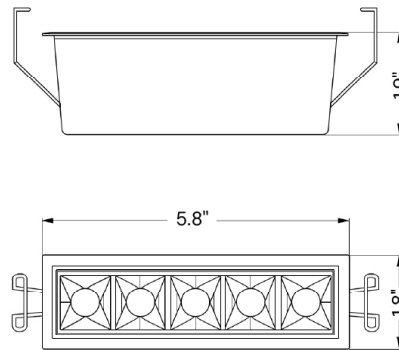

### INTENDED USE

The high end Mini 5 LED Linear Downlight is a sleek and versatile recessed lighting solution available in multiple finish variations to complement any interior design. It comes complete with an external driver safely encased in a junction box. This product is highly prized for its beautiful exterior, quality and performance. Gorgeous lighting for climb walls, cross ceilings, and everywhere your design wants it to be.

### FEATURES

- Construction:** High quality die-cast aluminum heat sink, air tight and type IC rated
- LED:** CRI 90+
- Cutout Size:** 5.5 Inches
- Junction Box:** Included, install directly in Insulated Ceilings (IC) without any thermal housing
- External Driver:** 120V Triac dimming, 277V Non-dimming
- Voltage:** 100-277 VAC
- Finish:** Outer housing finishes in white or black, paired with inner finish of black
- Life:** 70% light output @ 50,000 hours
- Warranty:** 3 years care free for parts and components (Labor not included)
- Listings:** ETL, CETL, Suitable for damp locations

#### Line Drawings