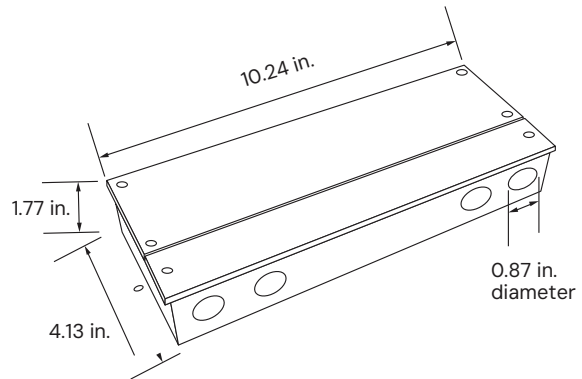

4N1-150W-24V