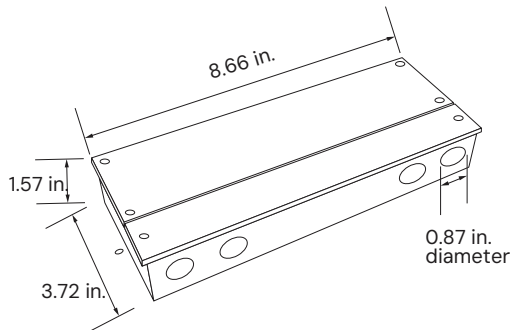

4N1-96W-24V