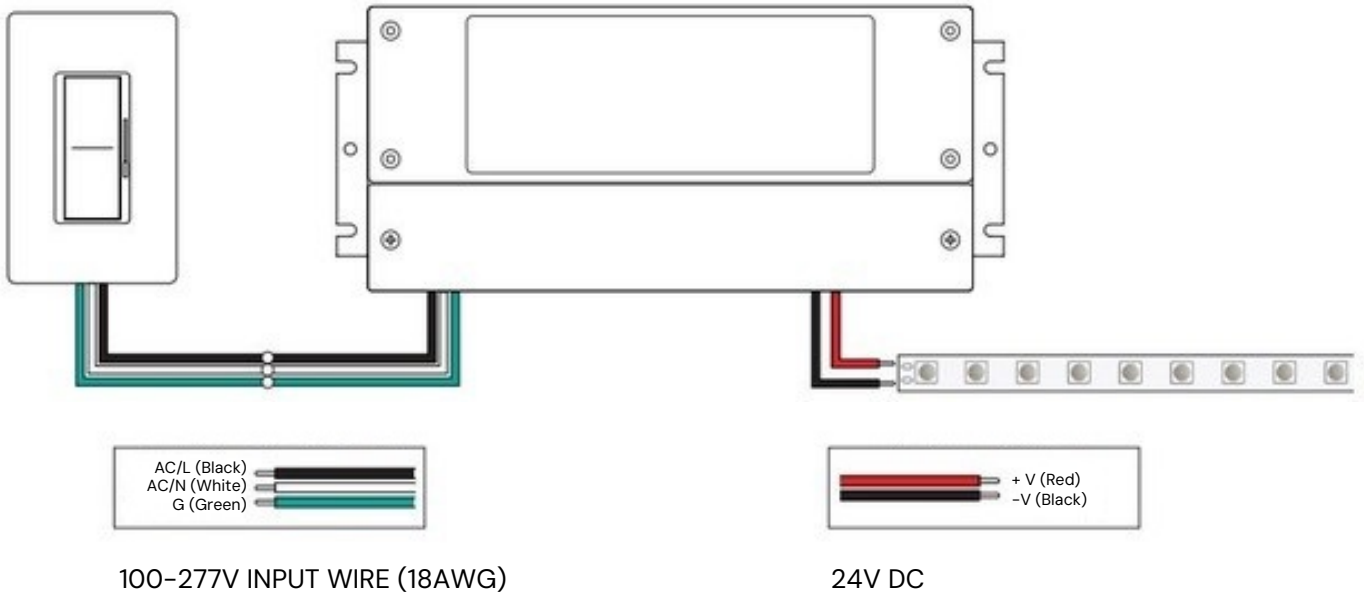

COMPATIBLE DIMMER SWITCH

	Triac	ELV	0-10V
			2100 2101 2102
	TG-600P LG-600P TGCL-153P DV-600P DVCL-153P S-603PG CT-103P S-600P	DVELV-303P SELV-300P MAELV-600 FAELV-500	NTSTV NFTV DVSTV
	6161 6633-P 6683 6631-2 IPI06-1LZ	IPE04 VPE06-1LZ	IP710-DLZ

WIRING DIAGRAM