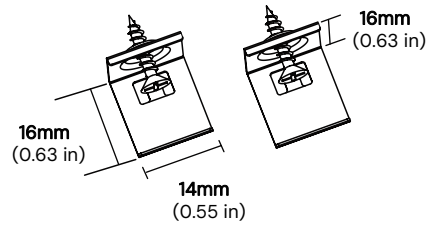

	Island Skye	RAL #6027
--	-------------	-----------

	Sky Blue	RAL #5015
--	----------	-----------

FIXTURE COMPONENTS

Aluminium channel

End Cap

Frosted Lens

Metal Mounting Clips

EXTERNAL DIMMING DRIVER SPECIFICATIONS