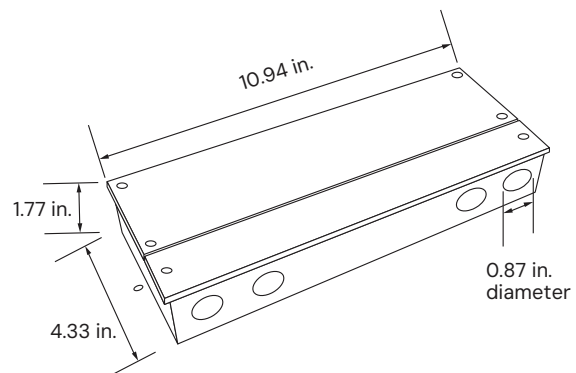

4N1-300W-24V