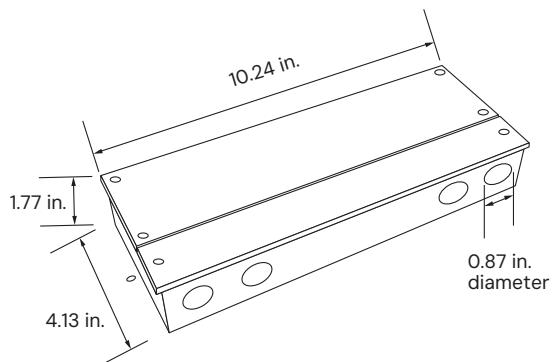

4N1-200W-24V