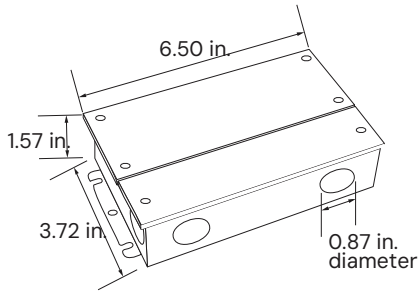

EXTERNAL DIMMING DRIVER SPECIFICATIONS

4N1 SERIES

Compatible with most TRIAC, ELV, MLV & 0-10V Dimmers

4N1-30W-24V