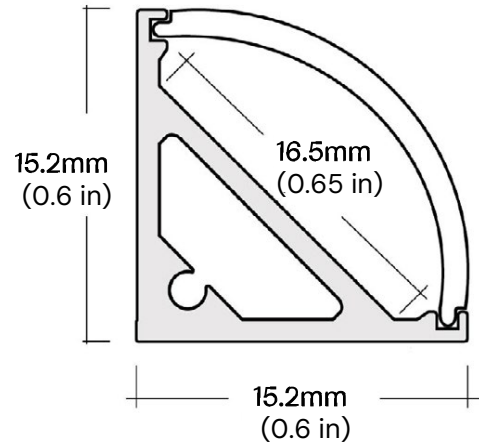

Project Name: _____ Type: _____ Quantity: _____

INTENDED USE

Illuminate indoor or outdoor spaces with our cove LED light, designed for seamless integration into any commercial or residential environment. Crafted from anodized, low-profile aluminum and available in black, silver or custom finishes, this LED cove light mounts onto surface corners and offers continuous runs. The frosted lens ensures uniform 95+ CRI light distribution, while the 160° beam spread provides ample coverage. The indoor IP54-rated model delivers 500 lumens per foot, while the IP65-rated model delivers 250 lumens per foot outdoors. A dimmable 4-in-1 TRIAC, ELV, MLV, and 0-10V driver offers customizable lighting solutions. This product is Title 24-compliant.

Alcon Lighting 15255 Slim Cove LED Light

FEATURES

- Construction:** Anodized Aluminum
- Mounting:** Installs on surface/corners
- Finish:** Silver, Black, White, and custom finishes are available.
- Lens:** Frosted
- Voltage:** 24V LED fixture, 120-277V Driver required for every 24' run.
- Driver:** 4N1 SERIES compatible with 0-10V, TRIAC (Forward-phase), ELV (Reverse-phase)
- Beam Spread:** 160°
- Indoor:** IP54 | 500 L/Ft | 5.5W/Ft
- Outdoor:** IP65 | 250 L/Ft | 3.0W/Ft
- Operating Temperature:** -40°F (-40°C) ~ +140°F (+60°C)
- CRI:** 95+
- Life:** 50,000
- Warranty:** 5 years carefree for parts & components.(labor not included)
- Listings:** UL listed, Title 24/JA8, Indoor (IP54) or outdoor (IP65) Buy American Act Compliant.