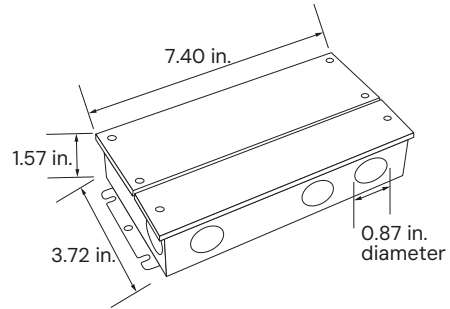

4N1-60W-24V