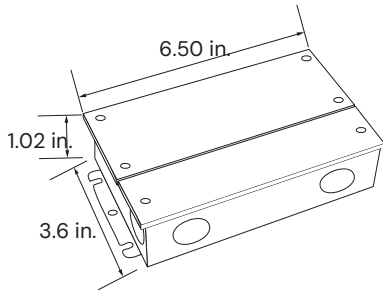

FIXTURE COMPONENTS

Aluminium channel

End Cap

Frosted Lens

Metal Mounting Clips

EXTERNAL DIMMING DRIVER SPECIFICATIONS

Non-Dimming Driver with Junction Box

NDD-30W-24V