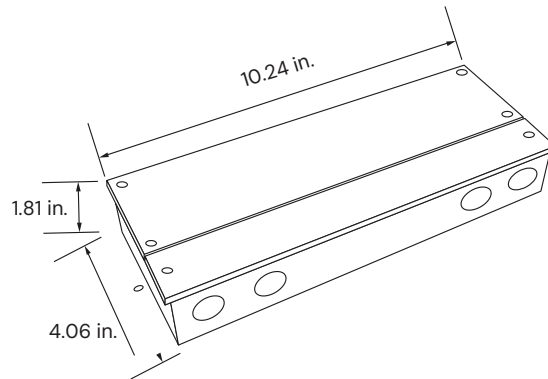

NDD-150W-24V