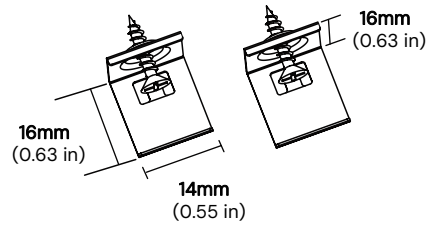

Metal Mounting Clips