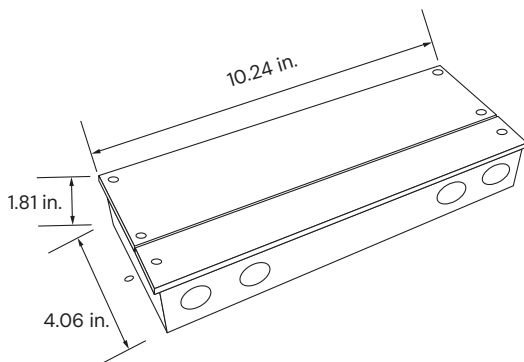

NDD-60W-24V

NDD-96W-24V

NDD-150W-24V

NDD-200W-24V

NDD-300W-24V

RF Remote Control
6.38" L x 1.65" W x 0.59" H

Mobile application + WiFi

DMX Wall Control
5.20" L x 7.09" W x 1.38" H