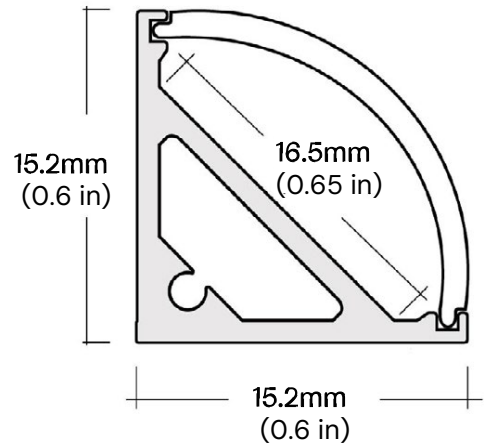

FEATURES

- Construction:** Anodized Aluminum
- Mounting:** Installs on surface/corners
- Finish:** Silver, Black, White, and custom finishes are available. **Lens:** Frosted
- Voltage:** 24V LED fixture, 120-277V Driver required for every 24' run.
- RGBW Control Options:** Bluetooth App for iOS and Android, Remote Control with WiFi option, and Wall control with WiFi option.
- Dimming:** Light is Dimmable via iOS/Android Application or Optional Controls
- Beam Spread:** 160°
- Indoor:** IP54 | (White) 280 L/Ft | 6W/Ft
- Outdoor:** IP65 | (White) 310 L/Ft | 5W/Ft
- Operating Temperature:** -40°F (-40°C) ~ +140°F (+60°C)
- CRI:** 95+
- Life:** 50,000
- Warranty:** 5 years carefree for parts & components. (labor not included)
- Listings:** UL listed, Title 24/JA8, Indoor (IP54) or outdoor (IP65), Buy American Act Compliant