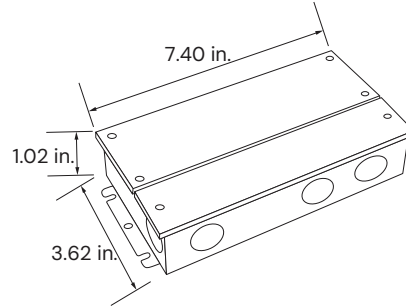

NDD-60W-24V

NDD-96W-24V

NDD-150W-24V

NDD-200W-24V

NDD-300W-24V

RF Remote Control
6.38" L x 1.65" W x 0.59" H

Mobile application + WiFi

DMX Wall Control
5.20" L x 7.09" W x 1.38" H