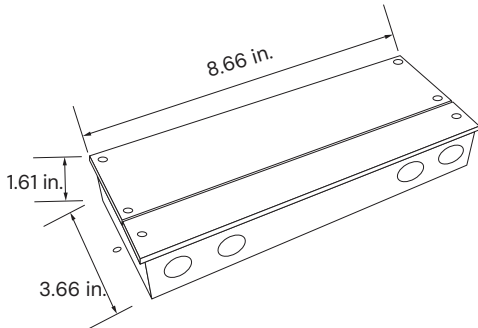

NDD-60W-24V

NDD-96W-24V

NDD-150W-24V

NDD-200W-24V

NDD-300W-24V

RF Remote Control
6.38" L x 1.65" W x 0.59" H

Mobile application + WiFi

DMX Wall Control
5.20" L x 7.09" W x 1.38" H