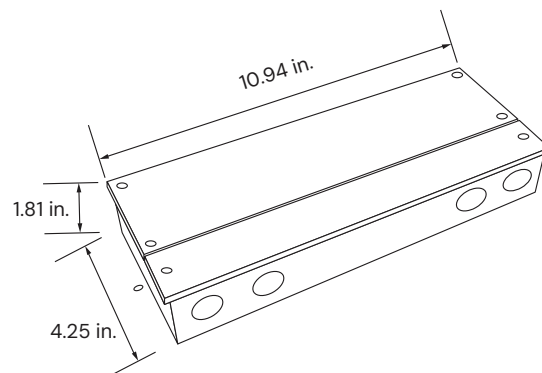

NDD-60W-24V

NDD-96W-24V

NDD-150W-24V

NDD-200W-24V

NDD-300W-24V

RF Remote Control
6.38" L x 1.65" W x 0.59" H

Mobile application + WiFi

DMX Wall Control
5.20" L x 7.09" W x 1.38" H