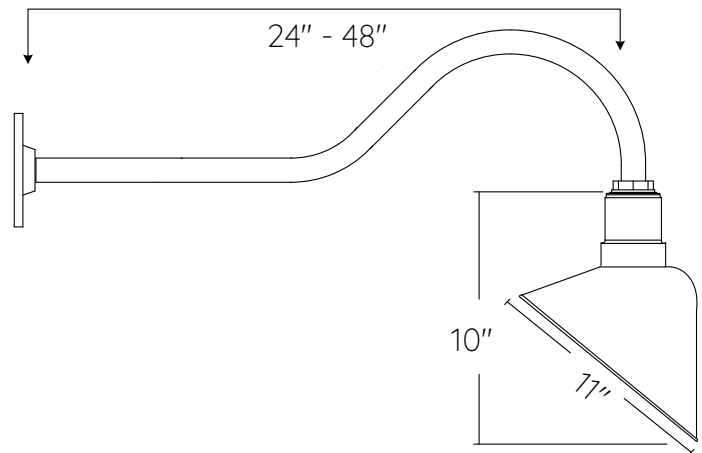

FIXTURE SPECIFICATIONS

INTENDED USE

Our rustic designed outdoor sign light offers a welcome presentation to exteriors. Made of 18 gauge cold-rolled steel, this fixture is ideal for applications in store front signs, entryways and heavily trafficked outdoor areas.

FEATURES:

Construction: 18 gauge cold-rolled steel with powder coated finish

Cover Nut: Die cast aluminum with 1/2" N.P.T. or 3/4" N.P.T. accepts conduit pipe or cord strain relief.

Voltage: 120V/277V

CRI: 70+

Listings: Wet Location

Warranty: 5 Years Carefree for Parts & Components (Labor Not Included)

Socket, Wire Leads, Fixture, Goose-neck and Wall Mounting Plate Included

Alcon 15242 Gooseneck LED Commercial Sign and Barn Light