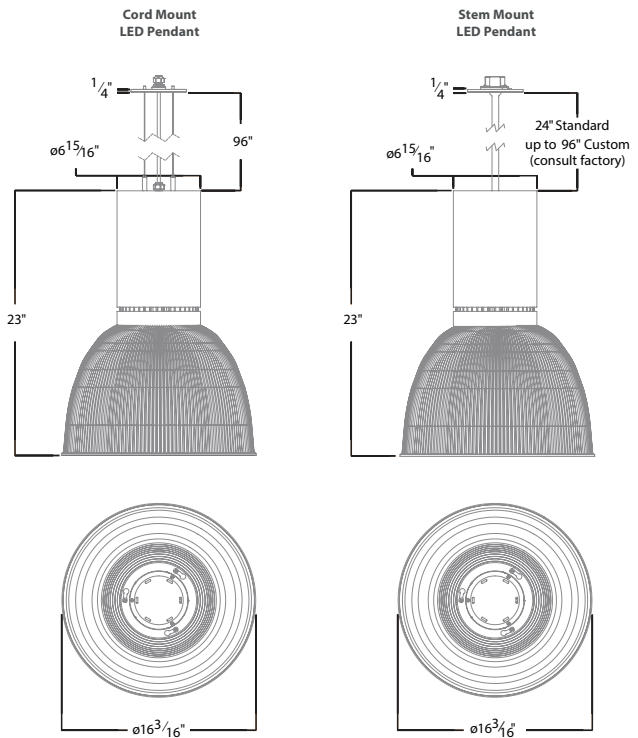

Project Name:

Type:

Quantity:

FIXTURE SPECIFICATIONS

INTENDED USE

The specification grade **15225 Circa** is the ideal solution for warehouse, gymnasium, or other mid to high-ceiling applications where high output LED lighting is desired.

FEATURES

- Mount:** Installs in most 3" octagonal, 4" octagonal, 3" round and 4" round boxes
- Lens:** Supplied with 16" diameter frosted prismatic round shade
- CRI:** 90+
- LED:** Cree® LED
- Driver:** 0-10V 5-wire dimming
- Input Voltage:** 120/277V, 50/60Hz
- Lifetime:** 50,000 hours at 70% lumen maintenance
- Ambient Operating Temperature:** -20°C to 40°C
- Power Factor:** Greater than 0.9
- Total Harmonic Distortion:** Less than 20%
- Emergency Lighting:** Optional emergency LED driver for lighting up to 90 minutes in event of power failure
- Photometric Testing:** Tested in accordance to IESNA LM-79-2008
- Warranty:** 5 years carefree for parts & components (labor not included)
- Listings:** ENERGY STAR® qualified, California Title 24 2016 compliant, ETL Listed

Beam Angle: 68°