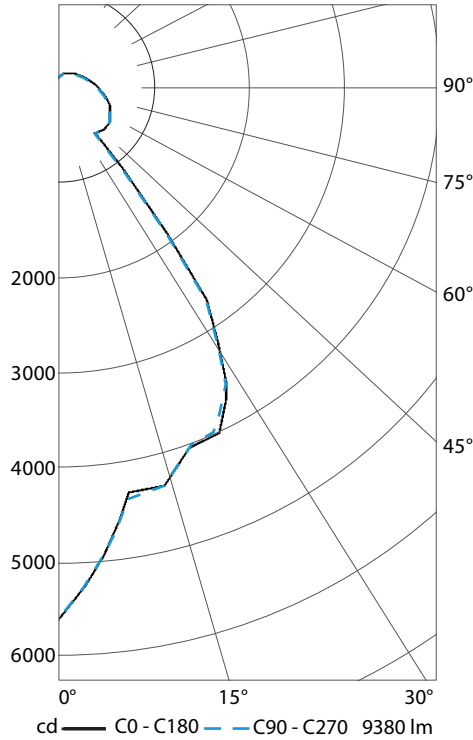

Project Name:

Type:

Quantity:

FIXTURE SPECIFICATIONS

INTENDED USE

The specification grade **15225 Circa** is the ideal solution for warehouse, gymnasium, or other mid to high-ceiling applications where high output LED lighting is desired.

FEATURES

- Mount:** Installs in most 3" octagonal, 4" octagonal, 3" round and 4" round boxes
- Lens:** Supplied with 16" diameter frosted prismatic round shade
- CRI:** 90+
- LED:** Cree® LED
- Driver:** 0-10V 5-wire dimming
- Input Voltage:** 120/277V, 50/60Hz
- Lifetime:** 50,000 hours at 70% lumen maintenance
- Ambient Operating Temperature:** -20°C to 40°C
- Power Factor:** Greater than 0.9
- Total Harmonic Distortion:** Less than 20%
- Emergency Lighting:** Optional emergency LED driver for lighting up to 90 minutes in event of power failure
- Photometric Testing:** Tested in accordance to IESNA LM-79-2008
- Warranty:** 5 years carefree for parts & components (labor not included)
- Listings:** ENERGY STAR® qualified, California Title 24 2016 compliant, ETL Listed

Luminous Intensity

Gamma	C 0°	Gamma	C 0°
0°	5602	95°	394
5°	5026	100°	364
10°	4326	105°	334
15°	4324	110°	306
20°	4029	115°	281
25°	4010	120°	259
30°	3570	125°	240
35°	2718	130°	224
40°	626	135°	210
45°	641	140°	198
50°	653	145°	186
55°	648	150°	176
60°	636	155°	165
65°	611	160°	155
70°	580	165°	142
75°	542	170°	123
80°	499	175°	102
85°	452	180°	108
90°	423		

Beam Angle: 68°