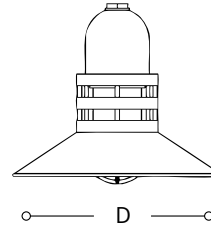

Project Name: _____ Type: _____ Quantity: _____

INTENDED USE

This architectural-grade LED pendant delivers high-output illumination for commercial and industrial applications. Ideal for lofts, restaurants, retail spaces, warehouses, and other high-ceiling environments, it combines durable construction with modern design for performance and style.

FEATURES

Construction: Pre-wired (for speedy installation) with four (4') feet of cord and a die-cast socket holder with a heavy duty ceramic socket

Mounting: Cord or stem

Cover: 18 gauge, cold-rolled steel, coated with genuine powdercoat or plated finish

Socket: Two-piece heavy duty ceramic medium base socket

Globe & Guard: Clear glass globe and die cast guard

Voltage: 120-277V

Dimming: Non-dimming or 0-10V options

CRI: 80+

Warranty: 1 year carefree for parts and components (Labor not included)

Listings: Suitable for wet locations, cETLus listed, Made in USA

Available Sizes

- **15208-16**
  16" Dia. x 12.5" H
- **15208-18**
  18" Dia. x 15" H
- **15208-22**
  22" Dia. x 18" H

Watts	Lumens	Color Temperature
15W	860 lm	3000K
	980 lm	4000K
19W	2080 lm	3000K
	2220 lm	4000K