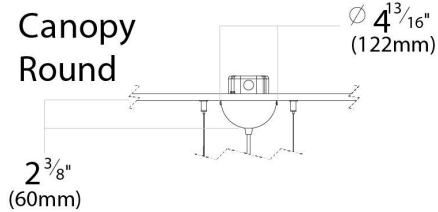

## FIXTURE SPECIFICATIONS

### FEATURES

- Construction:** Premium Matte Silver Extruded Aluminum with Spun Aluminum Ring
- Heat Sink:** Forged and Extruded Heat Sink with Pressed Copper Heat Pipes and Dual Phase Cooling Technology™
- Lens:** White Frosted Glass Dome
- Mounting:** 4" Solid Square Fixture Hanger Attached Over 4" Octagonal Junction Box  
Aircraft Cables Anchored to Ceiling
- Canopy:** Spun Aluminum Canopy with Silver Finish
- Cord:** 96" Standard  
*Custom Length Available up to 120"*
- LED:** Cree® Chip-On-Board LED
- Binning:** 2-Step SDCM
- Optic:** Wide Flood
- Voltage:** 120-277, 50/60 Hz
- Dimming:** 0-10V Down to 5%
- Power Factor:** >0.9
- Total Harmonic Distortion:** <20%
- Life:** 50,000 Hours (L70)
- Max Ambient Operating Temperature:** 104°F (40°C)
- Warranty:** 5 Year Limited Warranty
- Listings:** ETL Listed  
Title 24 Compliant