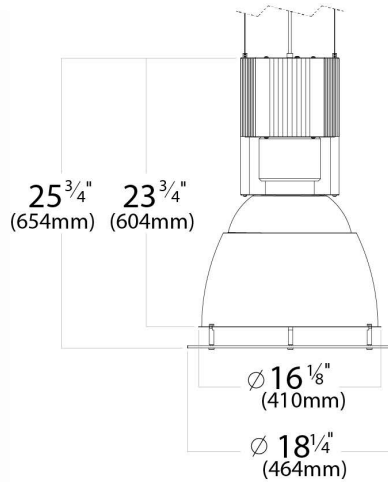

## FIXTURE SPECIFICATIONS

### FEATURES

- Construction:** Premium Matte Silver Extruded Aluminum with Spun Aluminum Ring
- Heat Sink:** Forged and Extruded Heat Sink with Pressed Copper Heat Pipes and Dual Phase Cooling Technology™
- Lens:** White Frosted Glass Dome
- Mounting:** 4" Solid Square Fixture Hanger Attached Over 4" Octagonal Junction Box  
Aircraft Cables Anchored to Ceiling
- Canopy:** Spun Aluminum Canopy with Silver Finish
- Cord:** 96" Standard  
*Custom Length Available up to 120"*
- LED:** Cree® Chip-On-Board LED
- Binning:** 2-Step SDCM
- Optic:** Wide Flood
- Voltage:** 120-277, 50/60 Hz
- Dimming:** 0-10V Down to 5%
- Power Factor:** >0.9
- Total Harmonic Distortion:** <20%
- Life:** 50,000 Hours (L70)
- Max Ambient Operating Temperature:** 104°F (40°C)
- Warranty:** 5 Year Limited Warranty
- Listings:** ETL Listed  
Title 24 Compliant