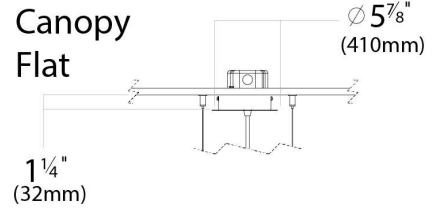

## FIXTURE SPECIFICATIONS

### FEATURES

- Construction:** Premium Matte Silver Extruded Aluminum with Spun Aluminum Ring
- Heat Sink:** Forged and Extruded Heat Sink with Pressed Copper Heat Pipes and Dual Phase Cooling Technology™
- Lens:** White Frosted Glass Dome
- Mounting:** 4" Solid Square Fixture Hanger Attached Over 4" Octagonal Junction Box  
Aircraft Cables Anchored to Ceiling
- Canopy:** Spun Aluminum Canopy with Silver Finish
- Cord:** 96" Standard  
*Custom Length Available up to 120"*
- LED:** Cree® Chip-On-Board LED
- Binning:** 2-Step SDCM
- Optic:** Wide Flood
- Voltage:** 120-277, 50/60 Hz
- Dimming:** 0-10V Down to 5%
- Power Factor:** >0.9
- Total Harmonic Distortion:** <20%
- Life:** 50,000 Hours (L70)
- Max Ambient Operating Temperature:** 104°F (40°C)
- Warranty:** 5 Year Limited Warranty
- Listings:** ETL Listed  
Title 24 Compliant