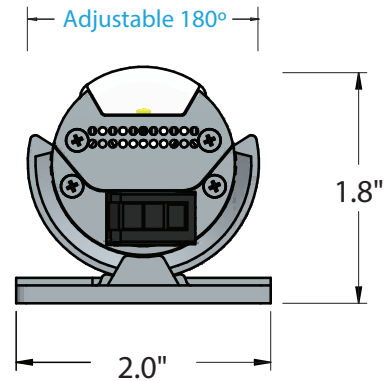

Project Name:

Type:

Quantity:

FIXTURE SPECIFICATIONS

INTENDED USE

The Alcon 14224 features a 180 degree adjustable hinge and provides accent and cove lighting suitable for residential and commercial purposes. Our LED Cove light offers a Color Rendering Index (CRI) of 90-plus and provides lighting with high lumen output,

FEATURES

Lens: Clear Polycarbonate

Power Factor: typical > 0.95, THD <20, meets Class 1 or Class 2 circuit.

Life: 54,000 hours

Optics: 120° x 120° Flood

CRI: 90+

Operating Temperature: -4°F (-20°C) ~ 122°F (50°C)

Warranty: Standard 5 years carefree for parts & components (Labor not included)

Listing: cETLus listed, Suitable for damp locations, EM options are CEC Compliant

ORDERING INFORMATION Example: (14224-1-22K-120)

Model	Length | Wattage | Lumen	Color Temp	Voltage | Dimming	Options
14224	1 1 Foot | 12 Watt | 1144 Lumen	22K 2200K	120 120V | TRIAC Dimming	12LC 12" Link Cable
	4 4 Foot | 45 Watt | 4576 Lumen	25K 2500K	120/277 120/277V | 0-10V Dimming	60LC 60" Link Cable
		27K 2700K		120HC 120" Hardwire Cable
		30K 3000K		
		35K 3500K		
		40K 4000K		
		50K 5000K		
		5000K