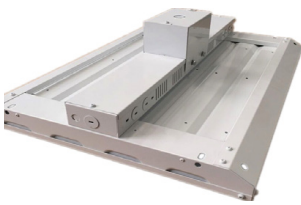

LUMEN CHART

Wattage	No Lens Lumen	Clear Lens Lumen	Frosted Lens Lumen
105-2	15152 lm	14716 lm	14280 lm
130-2	18759 lm	18220 lm	17680 lm
155-2	22367 lm	21723 lm	21080 lm
170-2	24531 lm	23826 lm	23120 lm
210-2	30303 lm	29432 lm	28560 lm
255-4	36797 lm	35738 lm	34680 lm
300-4	43290 lm	42045 lm	40800 lm
400-4	57720 lm	56060 lm	54400 lm

ST24, ST48, STXX
(Stem Pendant
Hanger, 1/2" hub)