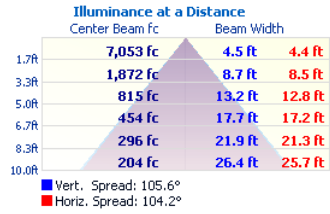

14141-400-4

COLOR TEMPERATURE GUIDE

2700K	3000K	3500K	4000K	5000K
WARM WHITE	SOFT WHITE GLOW	NEUTRAL GLOW	COOL WHITE GLOW	DAYLIGHT GLOW
friendly personal intimate	soft warm pleasing	sociable inviting non-threatening	neat clean efficient	bright cool alert
HOMES LIBRARIES RESTAURANTS	HOMES HOTEL ROOMS LOBBIES RETAIL STORES	EXECUTIVE OFFICES RECEPTION AREAS SUPERMARKETS	OFFICES CLASSROOMS MASS MERCHANTISERS SHOWROOMS	GRAPHICS INDUSTRY HOSPITALS GALLERIES BEAUTY SALONS
X	X	✓	✓	✓