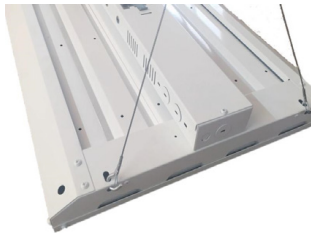

ACXX (Cable Kit)