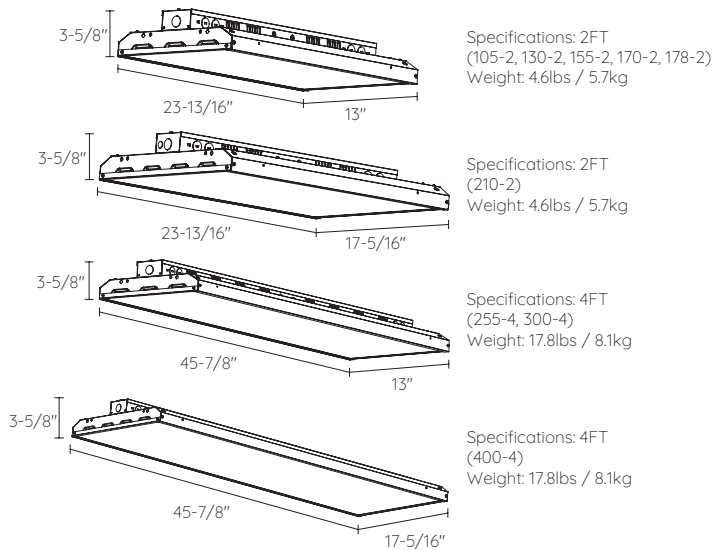

## ORDERING INFORMATION Example: (14141-255-4-35K-80-C-UNV)

Model	Length   Wattage	Color Temp	CRI	Mounting	Voltage	Options
14141	105-2 2 Feet   105 Watt	35K 3500K	80	C Standard 40" Chain Kit	UNV 120-277V	ELCU-200 Fail-to-on Emergency Lighting, UL924
	130-2 2 Feet   130 Watt	40K 4000K	80+ 90 <sup>1</sup> 90+	S Surface Mounting	3 <sup>2</sup> 347V	GLR Internal fast-blow fuse
	155-2 2 Feet   155 Watt	50K 5000K		ST24 24" Stem Pendant	4 <sup>2</sup> 480V	WG Wire Guard
	170-2 2 Feet   170 Watt			ST48 48" Stem Pendant		CL Clear Lens
	178-2 2 Feet   178 Watt			STXX Custom Length Stem Pendant Replace XX with Length in Inches.		SP 10kA/10kV Surge Protection
	178-4 4 Feet   178 Watt				EM8 Emergency Backup Battery 8W (1296 lm)	MS Motion Sensor
	255-4 4 Feet   255 Watt				EM15 Emergency Backup Battery 15W (2430 lm)	DS Daylight Harvesting Sensor
	300-4 4 Feet   300 Watt				EM20 Emergency Backup Battery 20W (3240 lm)	
	400-4 4 Feet   400 Watt				EM25 Emergency Backup Battery 25W (4050 lm)	
					EMC CEC compliant EM	