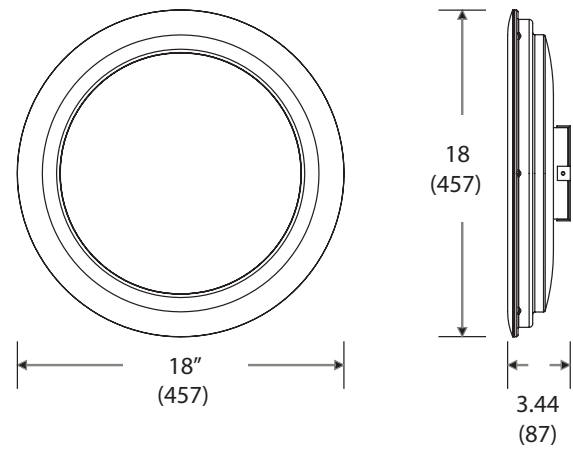

FEATURES

Construction: Duty die cast aluminum construction

Lens: Polycarbonate frosted lens

Mounting: Suitable for 4" recessed j-box.

Finish: White Finish

Color Temperature: 5000K Day Light

Voltage: 120-277VAC, 50-60Hz

CRI: 80+

Dimming: 0-10V Dimming

Life: 54,000 Hours

Warranty: 5 Years carefree for parts & components (labor not included)

Listings: DLC, cULus, Wet Location Rated

Wattage & Lumen Switching Info

Wattage	Lumens	Color Temp
20 Watts	2600 Lumens	5000K Day Light
37 Watts	4810 Lumens	
53 Watts	6890 Lumens	
71 Watts	9230 Lumens