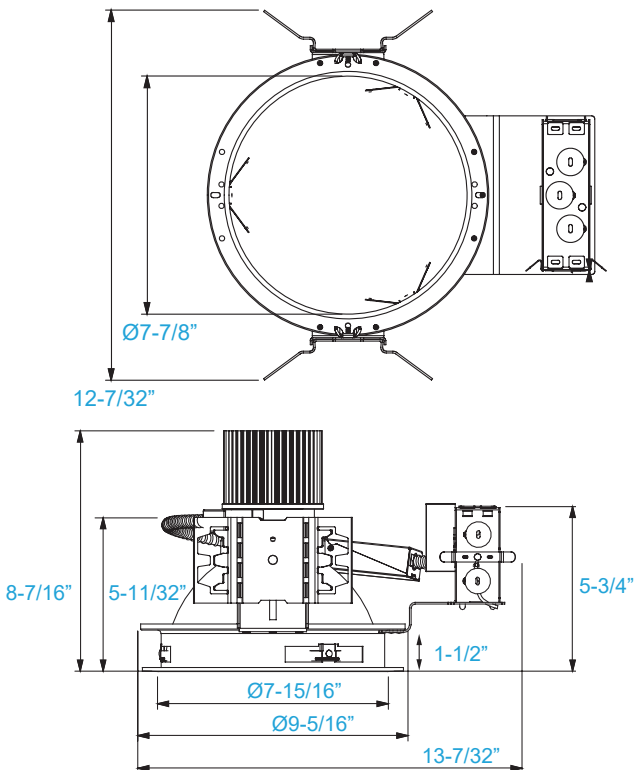

ORDERING INFORMATION Example: (14134-4-LO-RGBW3K-A-WH-WH)

Model	Size	Lumen Output	Color Temperature	Frame	Trim	Reflector	Options
14134	4 Four inch	LO Low 25W	RGBW3K RGBW + 3000K	A Architectural	WH White Trim	WH White	C C-Channel Bar
	6 Six inch	MD Medium 35W	RGBW4K RGBW + 4000K	C Commercial	BK Black Trim	CL Clear	
	8 Eight inch	HI High 50W	RGBW5K RGBW + 5000K	RGBA RGB + Amber		PLH Platinum Haze	

ARCHITECTURAL FRAME DIMENSIONS

14134-4 | 4 Inch Architectural Frame

14134-6 | 6 Inch Architectural Frame

14134-8 | 8 Inch Architectural Frame

COMMERCIAL FRAME DIMENSIONS

14134-4 | 4 Inch Commercial Frame

14134-6 | 6 Inch Commercial Frame