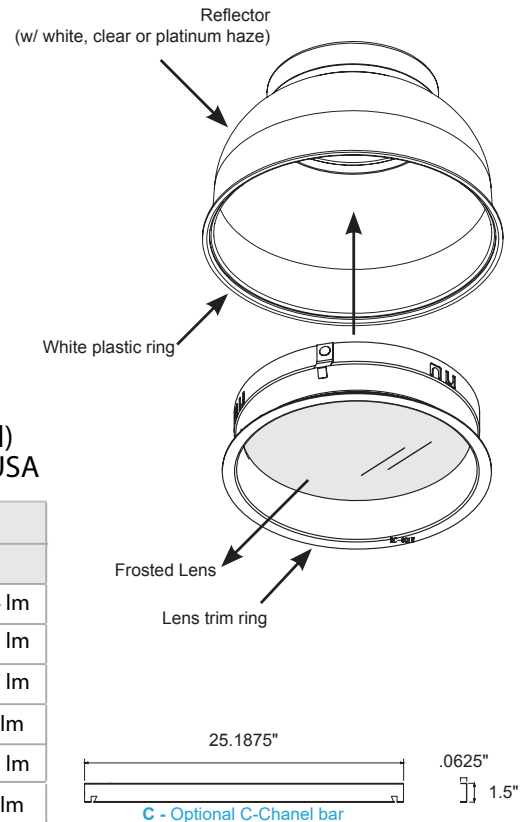

Project Name:

Type:

Quantity:

FIXTURE SPECIFICATIONS

Assembled in America and functional in wet locations, our intelligent lighting affords RGBW downlighting with control of light, giving each user freedom to adjust color and brightness. The color-changing recessed light's ideal for the office, retail space, learning or conference room, museum, hotel or restaurant and other trading spaces.

ADDITIONAL FEATURES

Construction: Heavy gauge die-formed galvanized steel mounting frame / open conical shape reflector

Mounting: Non-insulated ceilings or where insulation can be kept 3" from all side of housing.

Vertically adjustable brackets for conduit or C channel.

Ceiling Thickness: 1-1/2"

Junction Box: Galvanized steel with (7) 1/2" knockouts, (4) pryouts, snap-on cover

Voltage: 120-277V, 50-60Hz

Dimming: DMX/RDM Driver with 100% - 0.1% dimming. DMX/RDM controller required for use.

CRI: 80+ for White

Power Factor: > .9

Operating Temperature: -4°F to 122°F (-20°C to 50°C)

Warranty: 5 years carefree for parts & components (labor not included)

Listings: cULus Listed for Wet Location, CSA, ARRA, Assembled in the USA

COLOR	CCT / Dominant Wavelength Range		Lumen Output		
	Maximum	Minimum	LO	MD	HI
3000K	2800K	3200K	1287 lm	1741 lm	2284 lm
4000K	3800K	4200K	1377 lm	1863 lm	2443 lm
5000K	4800K	5200K	1422 lm	1928 lm	2537 lm
RED	615nm	630nm	279 lm	373 lm	483 lm
GREEN	550nm	560nm	1872 lm	2540 lm	3351 lm
BLUE	450nm	455nm	378 lm	486 lm	605 lm
AMBER	585nm	595nm	1116 lm	1512 lm	2007 lm

ORDERING INFORMATION Example: (14134-4-LO-RGBW3K-A-WH-WH)

Model	Size	Lumen Output	Color Temperature	Frame	Trim	Reflector	Options
14134	4 Four inch	LO Low | 25W	RGBW3K RGBW + 3000K	A Architectural	WH White Trim	WH White	C C-Channel Bar
	6 Six inch	MD Medium | 35W	RGBW4K RGBW + 4000K	C Commercial	BK Black Trim	CL Clear	
	8 Eight inch	HI High | 50W	RGBW5K RGBW + 5000K	RGBA RGB + Amber		PLH Platinum Haze