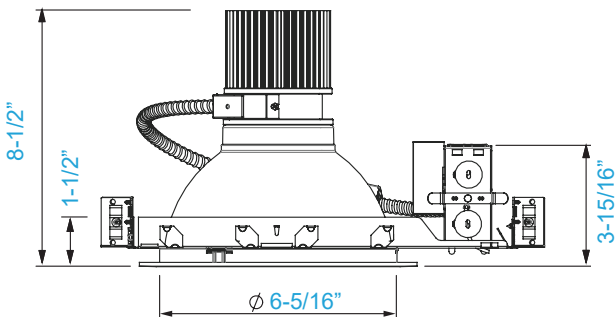

ADDITIONAL FEATURES

Construction: Heavy gauge die-formed galvanized steel mounting frame / open conical shape reflector

Mounting: Non-insulated ceilings or where insulation can be kept 3" from all side of housing.

ARCHITECTURAL FRAME DIMENSIONS

14134-4 | 4 Inch Architectural Frame

14134-6 | 6 Inch Architectural Frame

14134-8 | 8 Inch Architectural Frame

COMMERCIAL FRAME DIMENSIONS

14134-4 | 4 Inch Commercial Frame

14134-6 | 6 Inch Commercial Frame