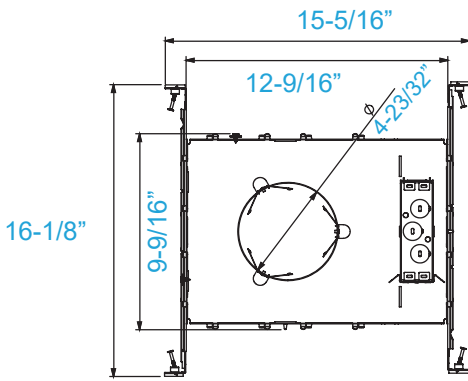

ORDERING INFORMATION Example: (14134-4-LO-RGBW3K-A-WH-WH)

Model	Size	Lumen Output	Color Temperature	Frame	Trim	Reflector	Options
14134	4 Four inch	LO Low 25W	RGBW3K RGBW + 3000K	A Architectural	WH White Trim	WH White	C C-Channel Bar
	6 Six inch	MD Medium 35W	RGBW4K RGBW + 4000K	C Commercial	BK Black Trim	CL Clear	
	8 Eight inch	HI High 50W	RGBW5K RGBW + 5000K	RGBA RGB + Amber		PLH Platinum Haze	

ARCHITECTURAL FRAME DIMENSIONS

14134-4 | 4 Inch Architectural Frame

14134-6 | 6 Inch Architectural Frame

14134-8 | 8 Inch Architectural Frame

COMMERCIAL FRAME DIMENSIONS

14134-4 | 4 Inch Commercial Frame

14134-6 | 6 Inch Commercial Frame