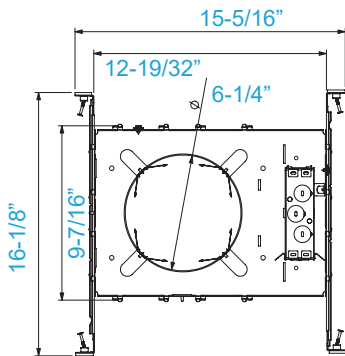

ORDERING INFORMATION Example: (14134-4-LO-RGBW3K-A-WH-WH)

Model	Size	Lumen Output	Color Temperature	Frame	Trim	Reflector	Options
14134	4 Four inch	LO Low 25W	RGBW3K RGBW + 3000K	A Architectural	WH White Trim	WH White	C C-Channel Bar
	6 Six inch	MD Medium 35W	RGBW4K RGBW + 4000K	C Commercial	BK Black Trim	CL Clear	
	8 Eight inch	HI High 50W	RGBW5K RGBW + 5000K	RGBA RGB + Amber		PLH Platinum Haze	

ARCHITECTURAL FRAME DIMENSIONS

14134-4 | 4 Inch Architectural Frame

14134-6 | 6 Inch Architectural Frame

14134-8 | 8 Inch Architectural Frame

COMMERCIAL FRAME DIMENSIONS

14134-4 | 4 Inch Commercial Frame

14134-6 | 6 Inch Commercial Frame