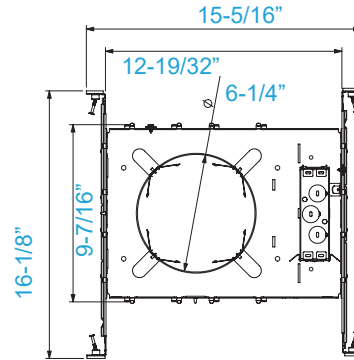

ORDERING INFORMATION Example: (14134-4-LO-RGBW3K-A-WH-WH)

Model	Size	Lumen Output	Color Temperature	Frame	Trim	Reflector	Options
14134	4 Four inch	LO Low 25W	RGBW3K RGBW + 3000K	A Architectural	WH White Trim	WH White	C C-Channel Bar
	6 Six inch	MD Medium 35W	RGBW4K RGBW + 4000K	C Commercial	BK Black Trim	CL Clear	
	8 Eight inch	HI High 50W	RGBW5K RGBW + 5000K	RGBA RGB + Amber		PLH Platinum Haze	

ARCHITECTURAL FRAME DIMENSIONS

14134-4 | 4 Inch Architectural Frame

14134-6 | 6 Inch Architectural Frame

14134-8 | 8 Inch Architectural Frame

COMMERCIAL FRAME DIMENSIONS

14134-4 | 4 Inch Commercial Frame

14134-6 | 6 Inch Commercial Frame