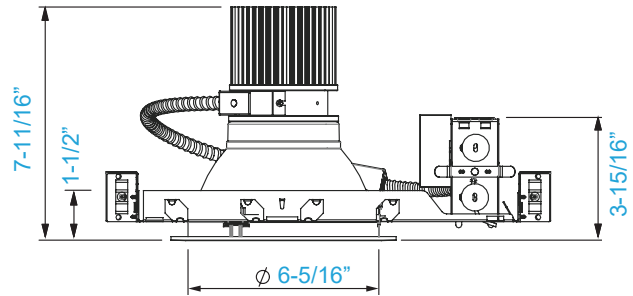

ADDITIONAL FEATURES

Construction: Heavy gauge die-formed galvanized steel mounting frame / open conical shape reflector

Mounting: Non-insulated ceilings or where insulation can be kept 3" from all side of housing.

ARCHITECTURAL FRAME DIMENSIONS

14134-4 | 4 Inch Architectural Frame

14134-6 | 6 Inch Architectural Frame

14134-8 | 8 Inch Architectural Frame

COMMERCIAL FRAME DIMENSIONS

14134-4 | 4 Inch Commercial Frame

14134-6 | 6 Inch Commercial Frame