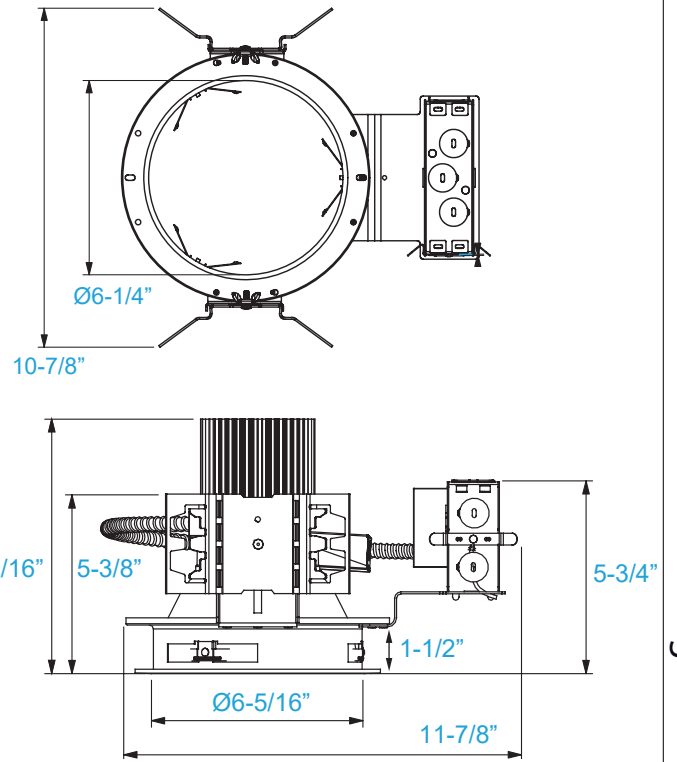

ORDERING INFORMATION Example: (14134-4-LO-RGBW3K-A-WH-WH)

Model	Size	Lumen Output	Color Temperature	Frame	Trim	Reflector	Options
14134	4 Four inch	LO Low 25W	RGBW3K RGBW + 3000K	A Architectural	WH White Trim	WH White	C C-Channel Bar
	6 Six inch	MD Medium 35W	RGBW4K RGBW + 4000K	C Commercial	BK Black Trim	CL Clear	
	8 Eight inch	HI High 50W	RGBW5K RGBW + 5000K	RGBA RGB + Amber		PLH Platinum Haze	

ARCHITECTURAL FRAME DIMENSIONS

14134-4 | 4 Inch Architectural Frame

14134-6 | 6 Inch Architectural Frame

14134-8 | 8 Inch Architectural Frame

COMMERCIAL FRAME DIMENSIONS

14134-4 | 4 Inch Commercial Frame

14134-6 | 6 Inch Commercial Frame