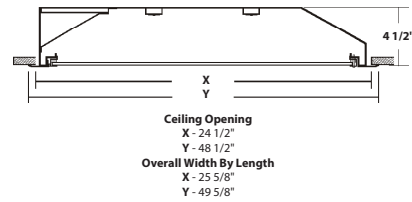

Ordering Information: Example: (14129-64-40-CA)

Model	Wattage | Lumen	Color Temp	Lens	Options
14129	2 15 Watts | 1820 Lumen	30 3000K	CA Clear Prismatic Acrylic HICA High Impact Clear Prismatic Acrylic FA Frosted Prismatic Acrylic	WL Wet Location TP Tamper Proof Screws (Hex Socket with Post) GSKN3 Three-Way Gasket EM10 10W Emergency Back-up Battery Pack
	4 30 Watts | 3561 Lumen	35 3500K		
	6 47 Watts | 5752 Lumen	40 4000K		
	8 64 Watts | 6802 Lumen	50 5000K Color		
	12 105 Watts | 9724 Lumen	TW Tunable White (2700K - 6500K)