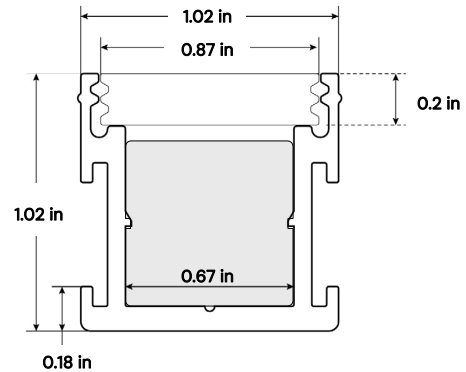

Project Name: _____ Type: _____ Quantity: _____

INTENDED USE

The 14120 Architectural LED Recessed In-Ground Fixture features a heavy-duty rate for driveways. It is made of a durable, military-grade aluminum suitable for recessed applications. Its UV-free & IR-free features make this recessed fixture an ideal option for outdoor applications.

FEATURES

Construction: Durable, military-grade aluminum suitable for recessed applications. UV-free & IR-free. Product is field-cuttable

Concrete Application: Fixture is designed to be installed in concrete. Lens can be removed in the future for repair if needed.

Beam Angle: 120°

Wattage: 5.3W per foot

Lumen: 320L per foot

Max Drive Over Load: 5,000 lbs

Max run: Continuous run length up to 32 ft

Voltage: 24V LED Fixture, 120–277V Triac, ELV, MLV and 0–10V External Driver

Lens: Glare-free, frosted

Finish: Anodized silver

CRI: 95+

Life: 50,000 hours

Warranty: 5 years

Listings: Body is IP67 outdoor wet location rated, LED tape light is IP65 Outdoor Rated. UL listed for LED components, CE for LED components, RoHS for LED components, cETL listed for transformer

ORDERING INFORMATION Example:

Model	Color Temperature	Length	Finish	Power Feed Length
14120	22K 2200K	3 3 Foot	SL Silver	3^{Std.} 3 Foot
	27K 2700K	4 4 Foot	RAL# Custom RAL#	10 10 Foot
	30K 3000K	6 6 Foot		16 16 Foot
	35K 3500K	8 8 Foot		32 32 Foot
	40K 4000K	CR^x Continuous Run		50 50 Foot
	50K 5000K	<i>x</i> = Length		
	60K 6000K