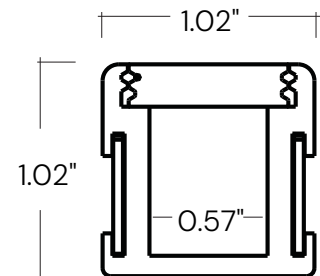

**FEATURES**

- Construction:** Durable, military-grade aluminum suitable for recessed applications. UV-free & IR-free. Product is field-cutable every 2.46".
- Concrete Application:** Fixture is designed to be installed in concrete. Lens can be removed in the future for repair if needed.
- Beam Angle:** 120°
- Max Drive Over Load:** 5,000 lbs
- Voltage:** 24V LED Fixture
- Driver:** Remote non-dimming transformer is provided home run required at every 16'
- Dimming:** Light is Dimmable via iOS/Android Application or Optional Controls
- WiFi Controls (iOS/Android):**
- Mobile App:** Easy Home Smart Home
- DMX Wall App:** WiFi 104
- Lens:** Glare-free, frosted
- Finish:** Anodized silver
- Wattage:** 4.4W per foot
- Lumen:** 287 lumen per foot
- CRI:** 90+
- Life:** 50,000 hours
- Warranty:** 5 years
- Listings:** Body is IP67 outdoor wet location rated, LED tape light is IP65 Outdoor Rated. UL listed for LED components, Title 24 for LED components, cETL listed for transformer

## RGBW CONTROL

**RF Remote Control**  
6.38" L x 1.65" W x 0.59" H

**Mobile Application + WiFi**

**DMX Wall Control**  
5.20" L x 7.09" W x 1.38" H

**DMX Wall Control + WiFi**  
5.75" L x 4.17" W x 0.43" H

## 24V VOLTAGE DROP CHART

Wire Gauge	Transformer Wattage / Maximum Distance in Feet					
	20W	40W	60W	96W	150W	300W
18 AWG	210 ft.	105 ft.	70ft.	46 ft.	28 ft.	14 ft.
16 AWG	330 ft.	175 ft.	51 ft.	70 ft.	46 ft.	23 ft.
14 AWG	525 ft.	260 ft.	82 ft.	115 ft.	175 ft.	36 ft.
12 AWG	830 ft.	420 ft.	130 ft.	175 ft.	120 ft.	58 ft.
10AWG	1300 ft.	650 ft.	206 ft.	285 ft.	185 ft.	94 ft.
8AWG	2016 ft.	1025 ft.	328 ft.	460 ft.	300 ft.	150 ft.