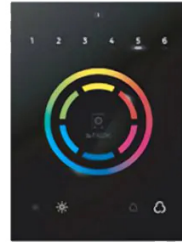

Project Name: \_\_\_\_\_ Type: \_\_\_\_\_ Quantity: \_\_\_\_\_

**INTENDED USE**

The 14120-RGBW Architectural LED Recessed In-Ground Fixture features a heavy-duty rate for driveways. It is made of a durable, military-grade aluminum suitable for recessed applications. Its UV-free & IR-free features make this recessed fixture an ideal option for outdoor applications.

Alcon Lighting 14120-1-Inch Drive Over Driveway In-Ground Recessed Linear LED Light

**ORDERING INFORMATION** Example: (14120-**RGBW**-4-**RF**)

Model	Color Temp	Size	Controls
14120	<b>RGBW27K</b>	RGB + 2700K	<b>WIFI</b> Mobile Application + WiFi <b>RF</b> RF Remote Control (White) <b>DMX</b> DMX Wall Control (White) <b>DMX-W-WIFI</b> DMX Wall Control (White) + WiFi <b>DMX-B-WIFI</b> DMX Wall Control (Black) + WiFi
	<b>RGBW30K</b>	RGB + 3000K	
	<b>RGBW40K</b>	RGB + 4000K	
		<b>4</b> 39-3/8" <b>8</b> 78-7/8"	

## RGBW CONTROL

**RF Remote Control**  
6.38" L x 1.65" W x 0.59" H

**Mobile Application + WiFi**

**DMX Wall Control**  
5.20" L x 7.09" W x 1.38" H

**DMX Wall Control + WiFi**  
5.75" L x 4.17" W x 0.43" H