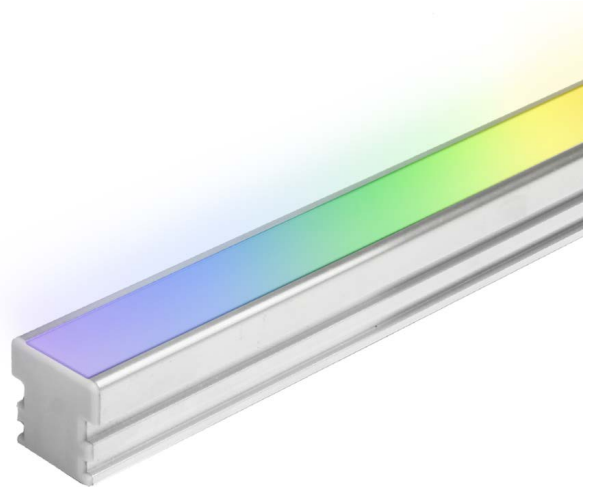

Project Name: \_\_\_\_\_ Type: \_\_\_\_\_ Quantity: \_\_\_\_\_

**INTENDED USE**

The 14120-RGBW Architectural LED Recessed In-Ground Fixture features a heavy-duty rate for driveways. It is made of a durable, military-grade aluminum suitable for recessed applications. Its UV-free & IR-free features make this recessed fixture an ideal option for outdoor applications.

**FEATURES**

- Construction:** Durable, military-grade aluminum suitable for recessed applications. UV-free & IR-free. Product is field-cutable every 2.46".
- Concrete Application:** Fixture is designed to be installed in concrete. Lens can be removed in the future for repair if needed.
- Beam Angle:** 120°
- Max Drive Over Load:** 5,000 lbs
- Voltage:** 24V LED Fixture
- Driver:** Remote non-dimming transformer is provided home run required at every 16'
- Dimming:** Light is Dimmable via iOS/Android Application or Optional Controls
- WiFi Controls (iOS/Android):**
- Mobile App:** Easy Home Smart Home
- DMX Wall App:** WiFi 104
- Lens:** Glare-free, frosted
- Finish:** Anodized silver
- Wattage:** 4.4W per foot
- Lumen:** 287 lumen per foot
- CRI:** 90+
- Life:** 50,000 hours
- Warranty:** 5 years
- Listings:** Body is IP67 outdoor wet location rated, LED tape light is IP65 Outdoor Rated. UL listed for LED components, Title 24 for LED components, cETL listed for transformer

Alcon Lighting 14120-1-Inch Drive Over Driveway In-Ground Recessed Linear LED Light

**ORDERING INFORMATION** Example: (14120-**RGBW**-4-**RF**)

Model	Color Temp	Size	Controls
14120	<b>RGBW27K</b>	RGB + 2700K	<b>WIFI</b> Mobile Application + WiFi <b>RF</b> RF Remote Control (White) <b>DMX</b> DMX Wall Control (White) <b>DMX-W-WIFI</b> DMX Wall Control (White) + WiFi <b>DMX-B-WIFI</b> DMX Wall Control (Black) + WiFi
	<b>RGBW30K</b>	RGB + 3000K	
	<b>RGBW40K</b>	RGB + 4000K	
		<b>4</b> 39-3/8" <b>8</b> 78-7/8"	