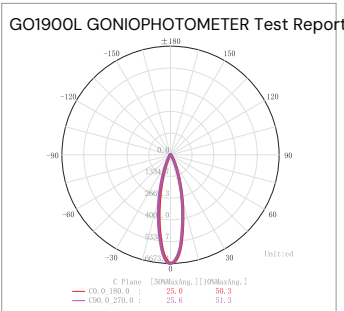

LENS

The High Efficiency Lens provides excellent light transmittance while delivering moderate light control and anti-glare features.

PHOTOMETRY

10W Downlight

24°-3000K

60°-3000K

18W Downlight

24°-3000K