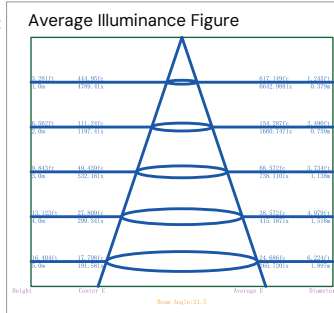

LENS

The High Efficiency Lens provides excellent light transmittance while delivering moderate light control and anti-glare features.

PHOTOMETRY

10W Downlight

24°-3000K

60°-3000K

18W Downlight

24°-3000K