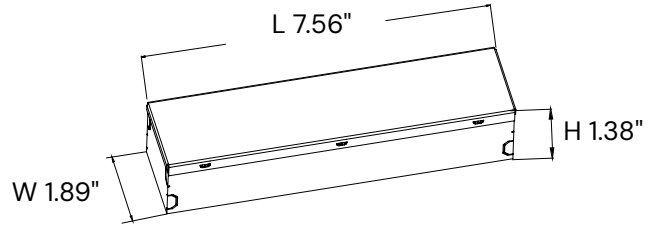

APPLICATIONS

External Driver for Retrofit