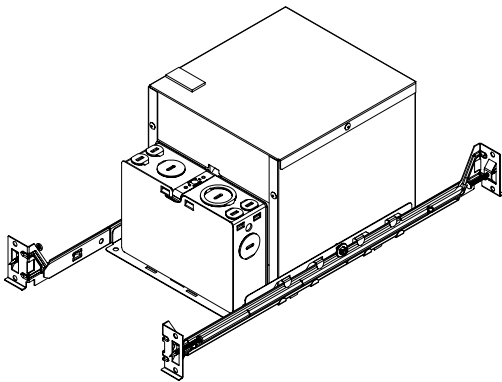

TRIM DIMENSIONS

Round Trim

ϕ 2.95" - 3.03" Cutout

Square Trim

ϕ 2.95" - 3.03" Cutout

Adjustable Round Trim

ϕ 2.83" - 2.95" Cutout

Adjustable Square Trim

ϕ 2.83" - 2.95" Cutout

APPLICATIONS

External Driver for Retrofit

Housing for New Construction

EMERGENCY BATTERY

Fixture Efficacy	Lumen Output
80 lm/W	640 lm

The optional high-voltage 8W emergency feature ensures reliable lighting during power outages. When AC power fails, it instantly switches to emergency mode, providing illumination for up to 120 minutes. Once AC power is restored, it automatically returns to charging mode, meeting critical life-safety lighting requirements.