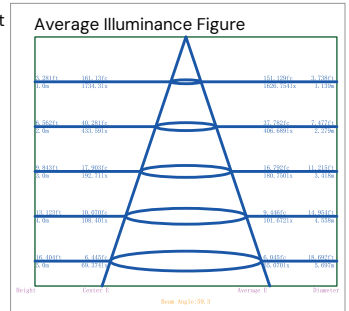

LENS

The High Efficiency Lens provides excellent light transmittance while delivering moderate light control and anti-glare features.

PHOTOMETRY

10W Downlight

24°-3000K

60°-3000K

18W Downlight

24°-3000K

60°-3000K