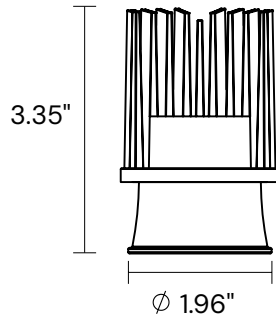

FEATURES

- Construction:** Aluminum
- Mounting:** Recessed with twist and lock feature and durable tension clips for convenient installation
- Housing:** Non-IC and IC-Rated
- Finish:** White powder coat finish provides long term performance and superior aesthetic
- Color temperature:** 3000K, 4000K
- Lens:** High efficiency lens delivers excellent light transmittance.
- CRI:** 90+
- Voltage:** 120-277V (0-10V Dim), 120V (TRIAC Dim)
- Driver:** 0-10V (Dims down to 10%), TRIAC
- Thermal management:** The aluminum housing serves as a heat sink to extend the lifespan of the device, maintaining heat sinks at a controlled temperature of 60-70°C.
- Warranty:** 5 years carefree for parts & components (Labor not included)
- Listings:** cULus listed for damp locations, IC-Rated, RoHS Compliant

Wattage	Lumens	CRI	Type
10W	850 lm	90+	IC-Rated
18W	1620 lm	90+	Non-IC

ORDERING INFORMATION Example:

Model	Shape	Light Distribution	Optics	Color Temperature	Wattage	Application	Driver	Options
14119	R Round	DIR Direct Downlight	24 24° Beam	30 3000K	10 10W	R ¹ Retrofit	Blank 0-10V Triac	EM8X ³ 8W External Emergency Battery
	S Square	ADJ Adjustable Downlight	36 36° Beam 60 60° Beam	40 4000K	18 18W	NC ² New Construction		EM25X ⁴ 25W External Emergency Battery

TRIM DIMENSIONS

Round Trim

ϕ 2.95" - 3.03" Cutout

Square Trim

ϕ 2.95" - 3.03" Cutout

Adjustable Round Trim

ϕ 2.83" - 2.95" Cutout

Adjustable Square Trim