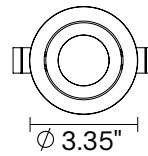

TRIM DIMENSIONS

Round Trim

ϕ 2.95" - 3.03" Cutout

Square Trim

ϕ 2.95" - 3.03" Cutout

Adjustable Round Trim

ϕ 2.83" - 2.95" Cutout

Adjustable Square Trim