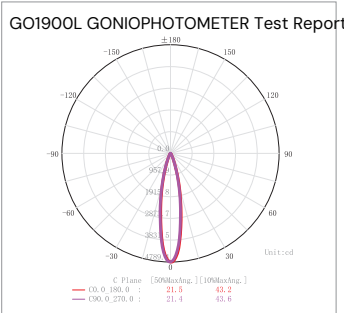

TRIM DIMENSIONS

Round Trim

ϕ 2.95" - 3.03" Cutout

Square Trim

ϕ 2.95" - 3.03" Cutout

Adjustable Round Trim

ϕ 2.83" - 2.95" Cutout

Adjustable Square Trim

LENS

The High Efficiency Lens provides excellent light transmittance while delivering moderate light control and anti-glare features.

PHOTOMETRY

10W Downlight

24°-3000K

60°-3000K

18W Downlight

24°-3000K