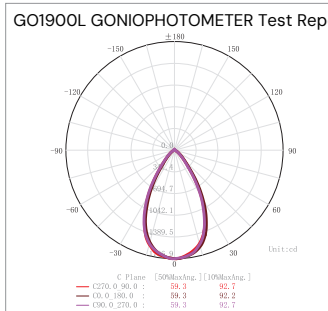

LENS

The High Efficiency Lens provides excellent light transmittance while delivering moderate light control and anti-glare features.

PHOTOMETRY

10W Downlight

24°-3000K

60°-3000K

18W Downlight

24°-3000K

60°-3000K