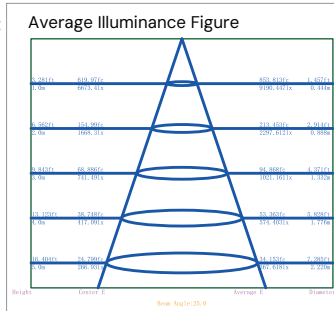

LENS

The High Efficiency Lens provides excellent light transmittance while delivering moderate light control and anti-glare features.

PHOTOMETRY

10W Downlight

24°-3000K

60°-3000K

18W Downlight

24°-3000K