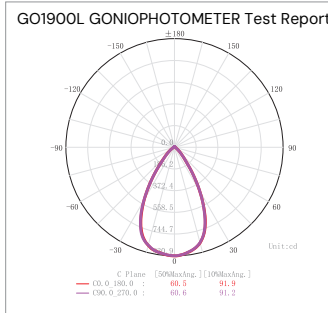

TRIM DIMENSIONS

Round Trim

ϕ 2.95" - 3.03" Cutout

Square Trim

ϕ 2.95" - 3.03" Cutout

Adjustable Round Trim

ϕ 2.83" - 2.95" Cutout

Adjustable Square Trim

LENS

The High Efficiency Lens provides excellent light transmittance while delivering moderate light control and anti-glare features.

PHOTOMETRY

10W Downlight

24°-3000K

60°-3000K

18W Downlight

24°-3000K