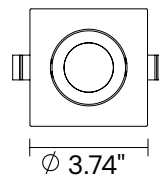

ϕ 2.83" - 2.95" Cutout