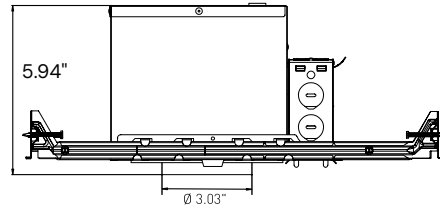

Housing for New Construction

EMERGENCY BATTERY

Fixture Efficacy	Lumen Output
80 lm/W	640 lm

The optional high-voltage 8W emergency feature ensures reliable lighting during power outages. When AC power fails, it instantly switches to emergency mode, providing illumination for up to 120 minutes. Once AC power is restored, it automatically returns to charging mode, meeting critical life-safety lighting requirements.