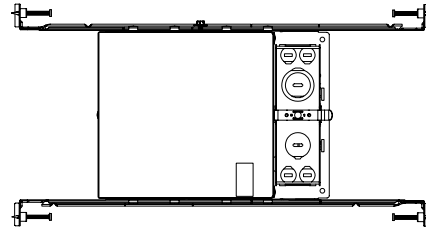

Housing for New Construction

EMERGENCY BATTERY

Fixture Efficacy	Lumen Output
80 lm/W	640 lm

The optional high-voltage 8W emergency feature ensures reliable lighting during power outages. When AC power fails, it instantly switches to emergency mode, providing illumination for up to 120 minutes. Once AC power is restored, it automatically returns to charging mode, meeting critical life-safety lighting requirements.