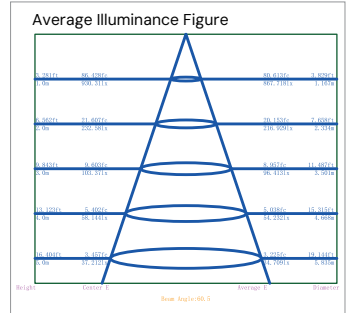

LENS

The High Efficiency Lens provides excellent light transmittance while delivering moderate light control and anti-glare features.

PHOTOMETRY

10W Downlight

24°-3000K

60°-3000K

18W Downlight

24°-3000K