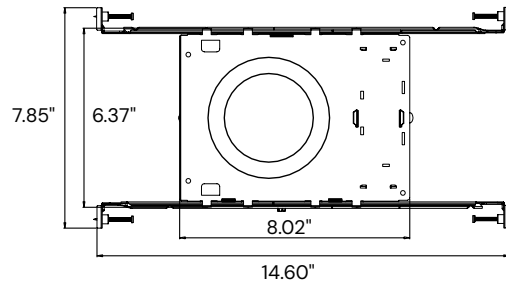

Housing for New Construction

EMERGENCY BATTERY

Fixture Efficacy	Lumen Output
80 lm/W	640 lm

The optional high-voltage 8W emergency feature ensures reliable lighting during power outages. When AC power fails, it instantly switches to emergency mode, providing illumination for up to 120 minutes. Once AC power is restored, it automatically returns to charging mode, meeting critical life-safety lighting requirements.