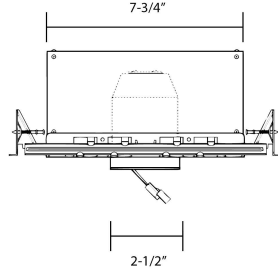

New Construction

Remodel

IC Rated