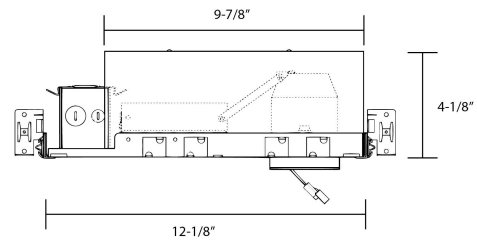

New Construction

Remodel

IC Rated