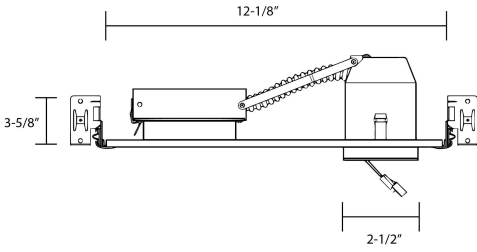

DIMENSIONS