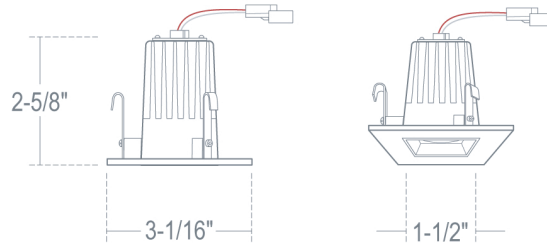

FEATURES

- Construction:** Pre-Wired .05" Baked Enamel 1-Piece Drawn Steel Plastic Frame
- Adjusts up to 3/4" Ceiling Thickness
- Integral Thermal Protector to Guard Against Improper Lamping and Installation
- Mounting:** Housings Suitable for New Construction, IC Rated, and Remodel Installations Available
- Supplied with (2) 24" Adjustable Hangar Bars
- Junction Box:** 4 Gauge Pre-Wired Aluminum
- Maximum of (4) #12 AWG Wires
- Driver:** Electronic Direct Current
- Voltage:** 120VAC
- Wattage:** 10W
- Lumens:** 700 lms Delivered
- Color Temperature:** 3000K
- CRI:** 90
- Dimming:** 120V ELV/Incandescent Dims Down to 5% with Flicker-Free Performance
- Life:** 50,000 Hours
- Listings:** ETL/CETL/UL Listed
- Suitable for Damp Locations
- NYC Approved
- Title 24 Compliant

New Construction

Remodel

IC Rated

Round Reflector

Round Adjustable Reflector

Square Reflector

Square Adjustable Reflector