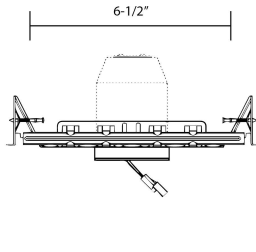

DIMENSIONS