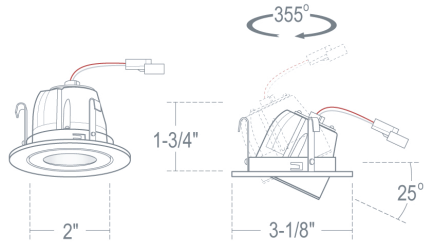

FEATURES

- Construction:** Pre-Wired .05" Baked Enamel 1-Piece Drawn Steel Plastic Frame
- Adjusts up to 3/4" Ceiling Thickness
- Integral Thermal Protector to Guard Against Improper Lamping and Installation
- Mounting:** Housings Suitable for New Construction, IC Rated, and Remodel Installations Available
- Supplied with (2) 24" Adjustable Hangar Bars
- Junction Box:** 4 Gauge Pre-Wired Aluminum
- Maximum of (4) #12 AWG Wires
- Driver:** Electronic Direct Current
- Voltage:** 120VAC
- Wattage:** 10W
- Lumens:** 700 lms Delivered
- Color Temperature:** 3000K
- CRI:** 90
- Dimming:** 120V ELV/Incandescent Dims Down to 5% with Flicker-Free Performance
- Life:** 50,000 Hours
- Listings:** ETL/CETL/UL Listed
- Suitable for Damp Locations
- NYC Approved
- Title 24 Compliant

New Construction

Remodel

IC Rated

Round Reflector

Round Adjustable Reflector

Square Reflector

Square Adjustable Reflector