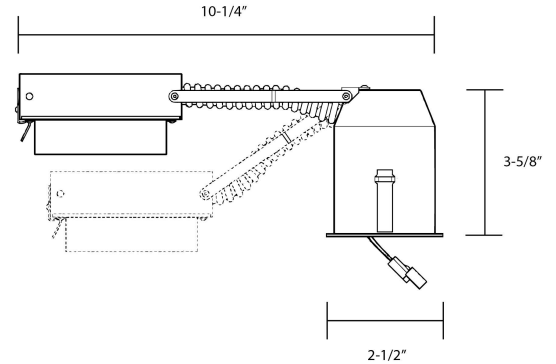

DIMENSIONS