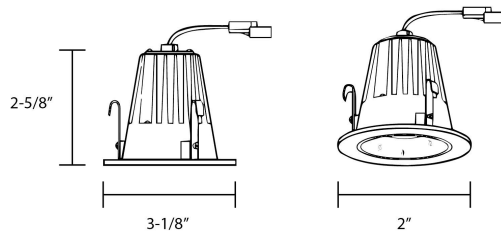

FEATURES

- Construction:** Pre-Wired .05" Baked Enamel 1-Piece Drawn Steel Plastic Frame
- Adjusts up to 3/4" Ceiling Thickness
- Integral Thermal Protector to Guard Against Improper Lamping and Installation
- Mounting:** Housings Suitable for New Construction, IC Rated, and Remodel Installations Available
- Supplied with (2) 24" Adjustable Hangar Bars
- Junction Box:** 4 Gauge Pre-Wired Aluminum
- Maximum of (4) #12 AWG Wires
- Driver:** Electronic Direct Current
- Voltage:** 120VAC
- Wattage:** 10W
- Lumens:** 700 lms Delivered
- Color Temperature:** 3000K
- CRI:** 90
- Dimming:** 120V ELV/Incandescent Dims Down to 5% with Flicker-Free Performance
- Life:** 50,000 Hours
- Listings:** ETL/CETL/UL Listed
- Suitable for Damp Locations
- NYC Approved
- Title 24 Compliant

New Construction

Remodel

IC Rated

Round Reflector

Round Adjustable Reflector

Square Reflector

Square Adjustable Reflector