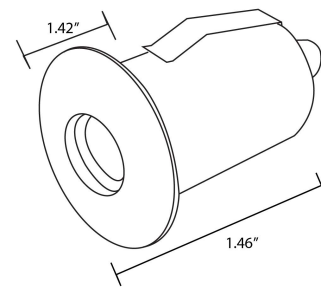

FEATURES & SPECIFICATIONS

INTENDED USE

The **Meno Architectural LED Miniature Recessed In-Ground Light** features sleek and minimal design while providing energy efficient illumination. The Meno is ideal for architectural interiors looking for a unique, modern addition to its design.

DETAILS

D 1.42" x **L** 1.46"

Construction: Stainless Steel

Electrical: Class 2 Constant Current Driver

Driver: GELD18DMV350PV

Lens: Clear

Beam Angle: 20°

ADDITIONAL FEATURES

Voltage: 12VDC

Wattage: 1W

Color Temperature: 3000K

Driver Wattage: 18W

Current: 350mA

Dimming: ELV (Not Included)

Listings: IP67, IP68

Warranty: 1 Year Carefree for Parts & Components (Labor Not Included)

Ordering Information:

Example: (14111)

Model

14111