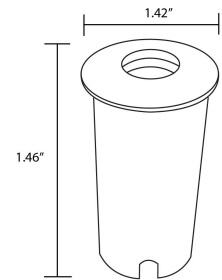

FEATURES & SPECIFICATIONS

INTENDED USE

The **Meno Architectural LED Miniature Recessed In-Ground Light** features sleek and minimal design while providing energy efficient illumination. The Meno is ideal for architectural interiors looking for a unique, modern addition to its design.

DETAILS

D 1.42" x **L** 1.46"

Construction: Stainless Steel

Electrical: Class 2 Constant Current Driver

Driver: GELD18DMV350PV

Lens: Clear

Beam Angle: 20°

ADDITIONAL FEATURES

Voltage: 12VDC

Wattage: 1W

Color Temperature: 3000K

Driver Wattage: 18W

Current: 350mA

Dimming: ELV (Not Included)

Listings: IP67, IP68

Warranty: 1 Year Carefree for Parts & Components (Labor Not Included)

Ordering Information:

Example: (14111)

Model

14111