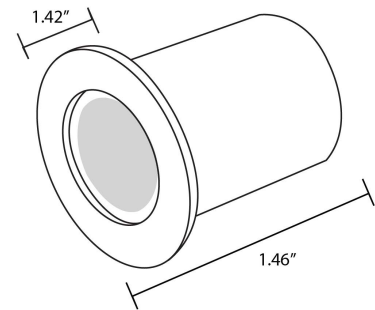

FEATURES & SPECIFICATIONS

INTENDED USE

The **Skala Architectural LED Miniature Recessed In-Ground Indicator Light** features sleek and minimal design while providing energy efficient illumination. The Skala is ideal for architectural interiors looking for a unique, modern addition to its design.

DETAILS

D 1.42" x **L** 1.46"

Construction: Stainless Steel

Electrical: Constant Current Driver

Driver: GELD6DMV350SL

Lens: Frosted

Beam Angle: 120°

ADDITIONAL FEATURES

Voltage: 120-277

Wattage: 1W

Color Temperature: 3000K

Driver Wattage: 6W

Current: 350mA

Dimming: Not Dimmable

Listings: IP67, IP68

Ordering Information:

Example: (14110)

Model

14110