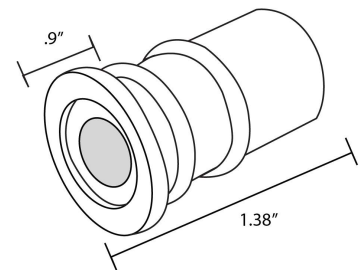

FEATURES & SPECIFICATIONS

INTENDED USE

The **Chiko Architectural LED Miniature Recessed In-Ground Light** features sleek and minimal design while providing energy efficient illumination. The Chiko is ideal for architectural interiors looking for a unique, modern addition to its design.

DETAILS

D .9" x **L** 1.38"

Construction: Stainless Steel

Electrical: Constant Current Driver

Driver: GELD6DMV350SL

Lens: Clear

Beam Angle: 20°

ADDITIONAL FEATURES

Voltage: 120-277

Wattage: 1W

Color Temperature: 3000K

Driver Wattage: 6W

Current: 350mA

Dimming: Not Dimmable

Listings: IP67, IP68

Ordering Information:

Example: (14109)

Model

14109